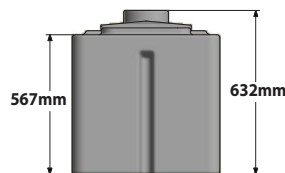

Range Option

Product Code	Model
1081647	345L Fixed Speed (Presflo)

System Connections

Connection	Size
Inlet*	½" BSP
Outlet	1" BSP
Overflow	1" BSP
Drain Off	1" BSP

*Bypass unit recommended to be fitted on inlet supply
Available Drip Tray is recommended to be used on installation