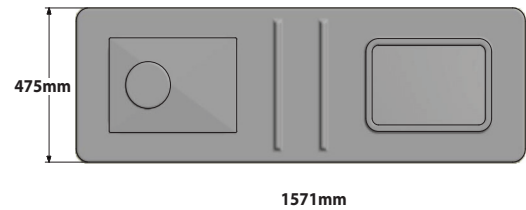

Multiboost Simplicity Rectangular: 345L

The Multiboost Simplicity Rectangular 345L is an ideal solution for houses and apartments with low mains water pressure and where pressure fluctuates. The Multiboost Rectangular range is perfect for areas where height restrictions and access are an issue. It is electronically controlled through a flow switch unit which starts and stops the pump automatically when the tap is opened and closed.

Range Option

Product Code	Model
1081647	345L Fixed Speed (Presflo)

System Connections

Connection	Size
Inlet*	½" BSP
Outlet	1" BSP
Overflow	1" BSP
Drain Off	1" BSP

*Bypass unit recommended to be fitted on inlet supply
Available Drip Tray is recommended to be used on installation