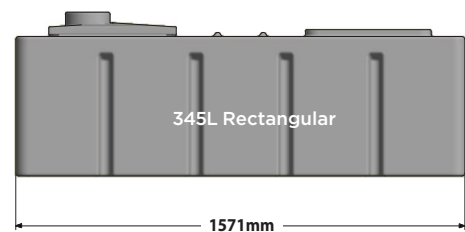

Multiboost Simplicity Rectangular: 345L

The Multiboost Simplicity Rectangular 345L is an ideal solution for houses and apartments with low mains water pressure and where pressure fluctuates. The Multiboost Rectangular range is perfect for areas where height restrictions and access are an issue. It is electronically controlled through a flow switch unit which starts and stops the pump automatically when the tap is opened and closed.

Key Features

- › Non-corrosive holding tank (WRAS approved material)
- › Manual adjustable start-up pressure function
- › Dry run protection with auto restart (time delay)
- › 16 amp rated controller with pressure gauge as standard
- › 3 piece union on outlet (for easy maintenance for crimp piping)
- › Overflow included as standard

Range Option

Product Code	Model
1081647	345L Fixed Speed (Presflo)

System Connections

Connection	Size
Inlet*	½" BSP
Outlet	1" BSP
Overflow	1" BSP
Drain Off	1" BSP

*Bypass unit recommended to be fitted on inlet supply
Available Drip Tray is recommended to be used on installation