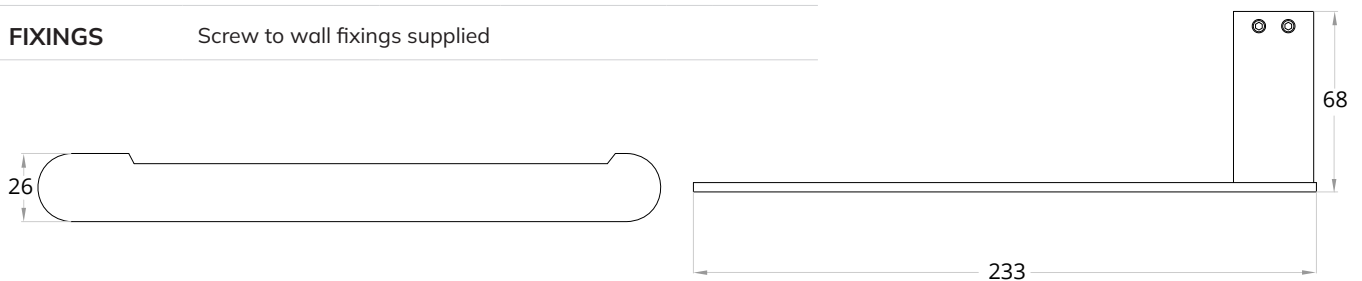

ALITA Towel Holder

CODE	Chrome		UA0080	Matt Black		UA0081
	Brushed Gold		UA0082	Brushed Nickel		UA0083
MATERIAL	Brass					
DIMENSIONS	See technical drawing					
FIXINGS	Screw to wall fixings supplied