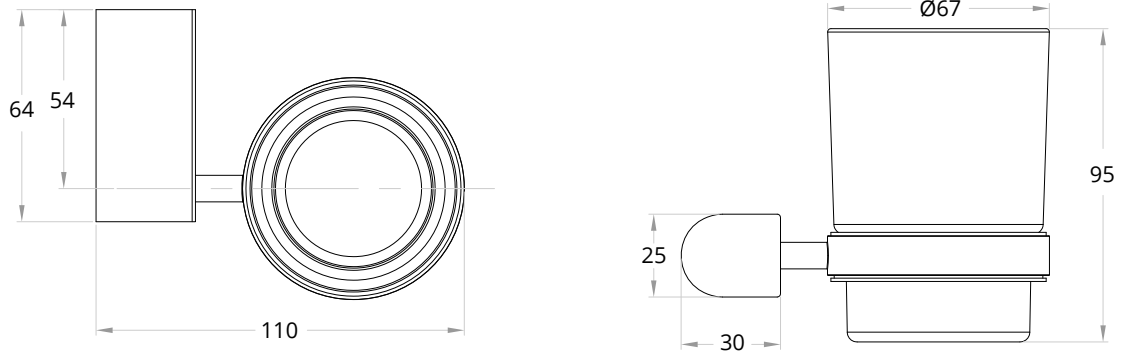

ALITA Robe Hook

CODE	Chrome		UA0072	Matt Black		UA0073
	Brushed Gold		UA0074	Brushed Nickel		UA0075
MATERIAL	Brass					
DIMENSIONS	See technical drawing					
FIXINGS	Screw to wall fixings supplied					

ALITA Toilet Roll Holder

CODE	Chrome		UA0076	Matt Black		UA0077
	Brushed Gold		UA0078	Brushed Nickel		UA0079
MATERIAL	Brass					
DIMENSIONS	See technical drawing					
FIXINGS	Screw to wall fixings supplied					

ALITA Toothbrush Holder

CODE	Chrome		UA0088	Matt Black		UA0089
	Brushed Gold		UA0090	Brushed Nickel		UA0091
MATERIAL	Brass, Frosted Glass					
DIMENSIONS	See technical drawing					
FIXINGS	Screw to wall fixings supplied					

ALITA Towel Rail

CODE	Chrome		UA0084	Matt Black		UA0085
	Brushed Gold		UA0086	Brushed Nickel		UA0087
MATERIAL	Brass					
DIMENSIONS	See technical drawing					
FIXINGS	Screw to wall fixings supplied					