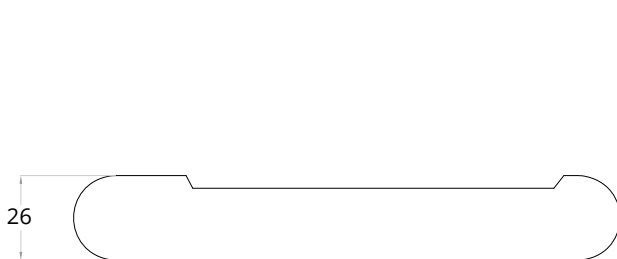

ALITA Robe Hook

CODE	Chrome		UA0072	Matt Black		UA0073
	Brushed Gold		UA0074	Brushed Nickel		UA0075
MATERIAL	Brass					
DIMENSIONS	See technical drawing					
FIXINGS	Screw to wall fixings supplied					

ALITA Toilet Roll Holder

CODE	Chrome		UA0076	Matt Black		UA0077
	Brushed Gold		UA0078	Brushed Nickel		UA0079
MATERIAL	Brass					
DIMENSIONS	See technical drawing					
FIXINGS	Screw to wall fixings supplied					

ALITA Toothbrush Holder

CODE	Chrome		UA0088	Matt Black		UA0089
	Brushed Gold		UA0090	Brushed Nickel		UA0091
MATERIAL	Brass, Frosted Glass					
DIMENSIONS	See technical drawing					
FIXINGS	Screw to wall fixings supplied					

ALITA Towel Rail

CODE	Chrome		UA0084	Matt Black		UA0085
	Brushed Gold		UA0086	Brushed Nickel		UA0087
MATERIAL	Brass					
DIMENSIONS	See technical drawing					
FIXINGS	Screw to wall fixings supplied					