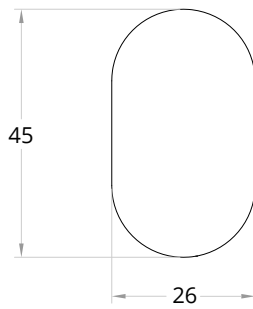

ALITA Robe Hook

CODE	Chrome		UA0072	Matt Black		UA0073
	Brushed Gold		UA0074	Brushed Nickel		UA0075
MATERIAL	Brass					
DIMENSIONS	See technical drawing					
FIXINGS	Screw to wall fixings supplied					

ALITA Toilet Roll Holder

CODE	Chrome		UA0076	Matt Black		UA0077
	Brushed Gold		UA0078	Brushed Nickel		UA0079
MATERIAL	Brass					
DIMENSIONS	See technical drawing					
FIXINGS	Screw to wall fixings supplied					

ALITA Toothbrush Holder

CODE	Chrome		UA0088	Matt Black		UA0089
	Brushed Gold		UA0090	Brushed Nickel		UA0091
MATERIAL	Brass, Frosted Glass					
DIMENSIONS	See technical drawing					
FIXINGS	Screw to wall fixings supplied					

ALITA Towel Rail

CODE	Chrome		UA0084	Matt Black		UA0085
	Brushed Gold		UA0086	Brushed Nickel		UA0087
MATERIAL	Brass					
DIMENSIONS	See technical drawing					
FIXINGS	Screw to wall fixings supplied					