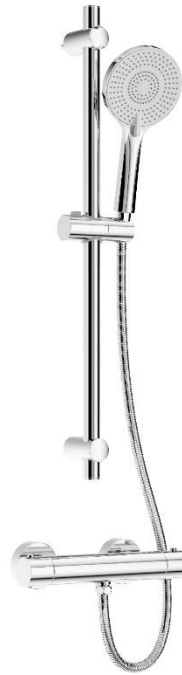

Range	ALITA
Product	Alita Bar Valve Kit
CODE	USH0023
Colour	CHROME
Material	BRASS
Standard	EN-1111-2017
Flow rate	See bottom table Optional 6 l/min flow restrictor included
Product Details	Thermostatic Cool Touch shower valve Fast fix brackets supplied 1.5m stainless steel hose Stainless steel rail 3 Function handset
Dimensions	See Technical Drawing Below

VALVE [BAR]	USH0023 [LPM]
0.2	5.21
0.5	7.5
1	10.5
1.5	12.9
3.5	14.7