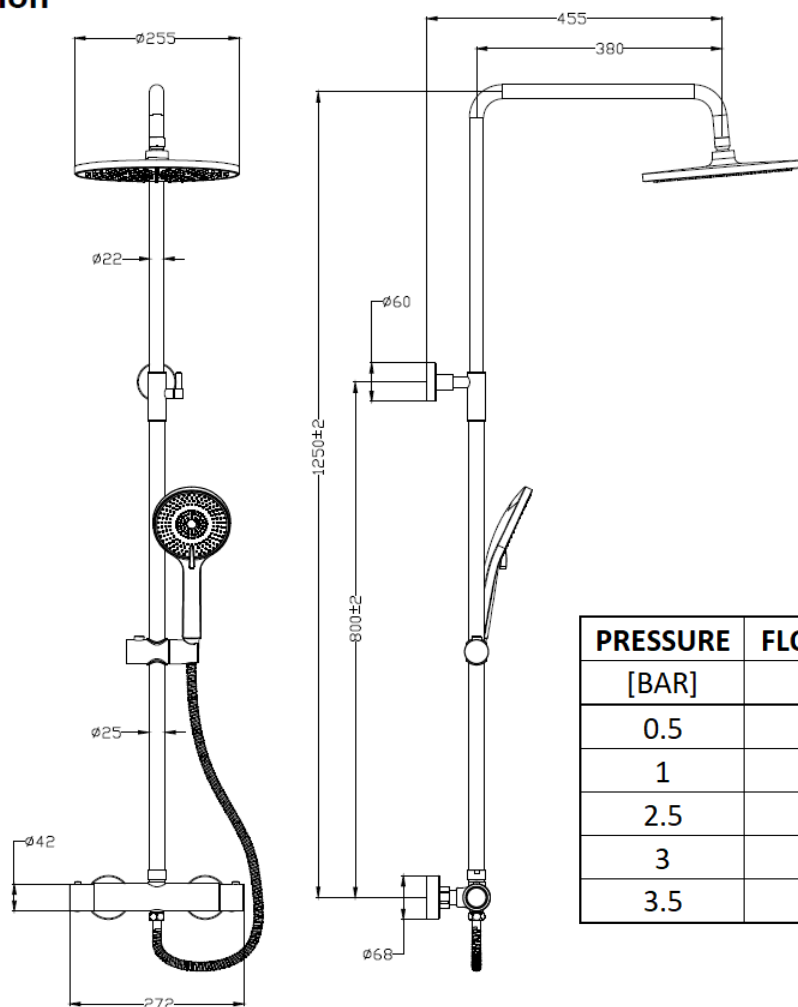

Range	ALITA
Product	Alita Rain Thermostatic Shower Kit
CODE	USH0024 - USH0025 - USH0026 - USH0027
Colour	CHROME – MATT BLACK BRUSHED GOLD - BRUSHED NICKEL
Material	BRASS
Standard	EN-1111-2017
Flow rate	See bottom table Optional 6 l/min flow restrictors included
Product Details	Thermostatic Cool Touch shower valve Fast fix brackets supplied 1.5m stainless steel hose Stainless steel rail 3 Function handset
Dimensions	See Technical Drawing Below

Dimension

PRESSURE [BAR]	FLOW RATE [LPM]
0.5	5.21
1	7.5
2.5	10.5
3	12.9
3.5	14.7