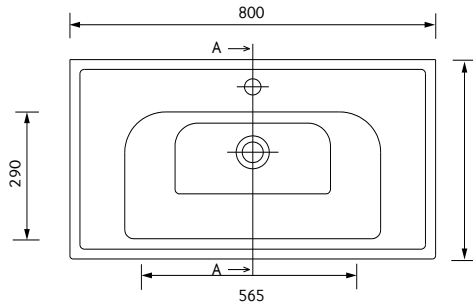

Ceramic washbasin included - Choice of handle - Soft close mechanism
Two drawers - Tap not included

VANITY UNIT COLOURS

HANDLE COLOURS

PRODUCT CODE

GFIN80DG - DOLPHIN GREY, BRUSHED GOLD
CFIN80DG - DOLPHIN GREY, BRUSHED CHROME
BFIN80DG - DOLPHIN GREY, MATT BLACK

MATERIAL

Fascia, Drawer Fronts, Top, Bottom & Side Panels are constructed using 18mm MDF PU Lacquered Finish Soft Close, Quick Release Metal Drawers – adjustable +/- 5mm

WEIGHT Unit 35kg, Basin 17.35kg

FIXINGS Metal Hangers - Fixing kit supplied