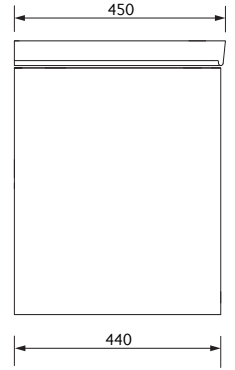

Ceramic washbasin included - Choice of handle - Soft close mechanism
Two drawers - Tap not included

VANITY UNIT COLOURS

HANDLE COLOURS

PRODUCT CODE

GFIN80DG - DOLPHIN GREY, BRUSHED GOLD
CFIN80DG - DOLPHIN GREY, BRUSHED CHROME
BFIN80DG - DOLPHIN GREY, MATT BLACK

CFIN800B - OCEAN BLUE, BRUSHED CHROME
GFIN800B - OCEAN BLUE, BRUSHED GOLD
BFIN800B - OCEAN BLUE, MATT BLACK

BFIN80MN - MIDNIGHT GREY, MATT BLACK
CFIN80MN - MIDNIGHT GREY, BRUSHED CHROME
GFIN80MN - MIDNIGHT GREY, BRUSHED GOLD

MATERIAL

Fascia, Drawer Fronts, Top, Bottom & Side Panels are constructed using 18mm MDF PU Lacquered Finish Soft Close, Quick Release Metal Drawers – adjustable +/- 5mm

WEIGHT Unit 35kg, Basin 17.35kg

FIXINGS Metal Hangers - Fixing kit supplied

WASHBASIN Malta 80cm Ceramic Washbasin

APPROVALS Unit – FSC Certified, Washbasin – CE Certified EN 14688