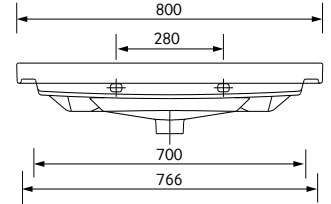

Ceramic washbasin included - Choice of handle - Soft close mechanism
Two drawers - Tap not included

VANITY UNIT COLOURS

HANDLE COLOURS

PRODUCT CODE

GFIN80DG - DOLPHIN GREY, BRUSHED GOLD
CFIN80DG - DOLPHIN GREY, BRUSHED CHROME
BFIN80DG - DOLPHIN GREY, MATT BLACK

CFIN800B - OCEAN BLUE, BRUSHED CHROME
GFIN800B - OCEAN BLUE, BRUSHED GOLD
BFIN800B - OCEAN BLUE, MATT BLACK

BFIN80MN - MIDNIGHT GREY, MATT BLACK
CFIN80MN - MIDNIGHT GREY, BRUSHED CHROME
GFIN80MN - MIDNIGHT GREY, BRUSHED GOLD

MATERIAL

Fascia, Drawer Fronts, Top, Bottom & Side Panels are constructed using 18mm MDF PU Lacquered Finish Soft Close, Quick Release Metal Drawers – adjustable +/- 5mm

WEIGHT Unit 35kg, Basin 17.35kg

FIXINGS Metal Hangers - Fixing kit supplied

WASHBASIN Malta 80cm Ceramic Washbasin

APPROVALS Unit – FSC Certified, Washbasin – CE Certified EN 14688