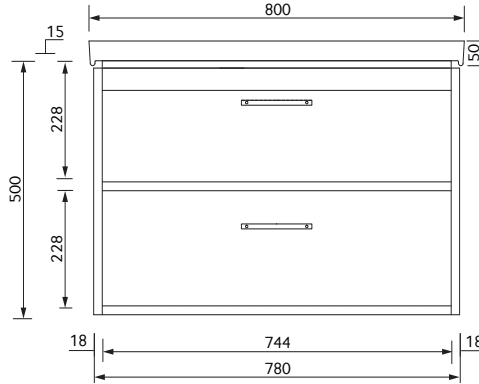

Ceramic washbasin included - Choice of handle - Soft close mechanism
Two drawers - Tap not included

VANITY UNIT COLOURS

HANDLE COLOURS

PRODUCT CODE

GFIN80DG - DOLPHIN GREY, BRUSHED GOLD
CFIN80DG - DOLPHIN GREY, BRUSHED CHROME
BFIN80DG - DOLPHIN GREY, MATT BLACK

MATERIAL

Fascia, Drawer Fronts, Top, Bottom & Side Panels are constructed using 18mm MDF PU Lacquered Finish Soft Close, Quick Release Metal Drawers – adjustable +/- 5mm

WEIGHT Unit 35kg, Basin 17.35kg

FIXINGS Metal Hangers - Fixing kit supplied