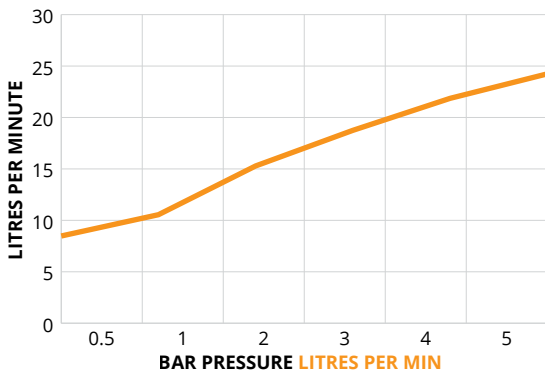

NORFOLK

ECO FLOW Wall Mounted Basin Mixer

Waste Included

MATERIAL	Brass
FIXING	Not Supplied
FEATURES	<ul style="list-style-type: none"> • Double click ECO Faucet • Eco setting 75% water saving • Temperature Limiter adjustment • 35mm Ceramic faucet
APPROVALS	EN817:2018

FLOW RATES OPEN OUTLET

Bar	Litres per min
0.5	8.48
1	10.55
2	15.29
3	18.75
4	21.86
5	24.24

*eco click saves 75% water consumption

WARRANTY

- Warranty on taps applies to finish and main body of products, **5 years** - Chrome Finish, **2 years** - Matt Black & Brushed Gold Finishes.
- All surfaces must be cleaned with warm soapy water and dried with soft cloths only. The use of abrasive cleaners or materials will render warranty invalid. Flexible tail connections, hoses, handsets and faucets are covered by a 2 year guarantee. Do not over tighten flexible tail connections as this may result in later failure of the fitting.
- To enable each supply to be individually isolated product should be fitted with individual isolating valves, claims will be dealt with on that basis.
- Suitable access should be provided for in order for products or parts to be replaced under warranty. In the event that no access is provided, labour cost claims cannot be upheld.