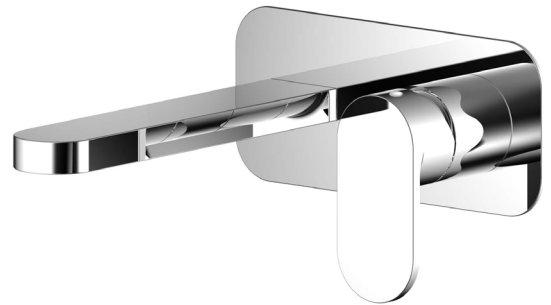

NORFOLK

ECO FLOW Wall Mounted Basin Mixer

Waste Included

MATERIAL	Brass
FIXING	Not Supplied
FEATURES	<ul style="list-style-type: none"> • Double click ECO Faucet • Eco setting 75% water saving • Temperature Limiter adjustment • 35mm Ceramic faucet
APPROVALS	EN817:2018

FLOW RATES OPEN OUTLET

Bar	Litres per min
0.5	8.48
1	10.55
2	15.29
3	18.75
4	21.86
5	24.24

*eco click saves 75% water consumption

WARRANTY

- Warranty on taps applies to finish and main body of products, **5 years** - Chrome Finish, **2 years** - Matt Black & Brushed Gold Finishes.
- All surfaces must be cleaned with warm soapy water and dried with soft cloths only. The use of abrasive cleaners or materials will render warranty invalid. Flexible tail connections, hoses, handsets and faucets are covered by a 2 year guarantee. Do not over tighten flexible tail connections as this may result in later failure of the fitting.
- To enable each supply to be individually isolated product should be fitted with individual isolating valves, claims will be dealt with on that basis.
- Suitable access should be provided for in order for products or parts to be replaced under warranty. In the event that no access is provided, labour cost claims cannot be upheld.