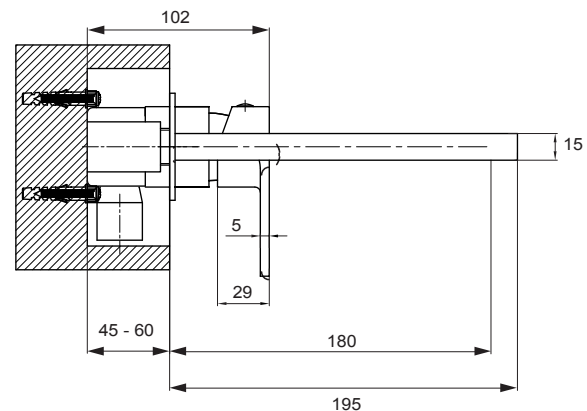

NORFOLK

ECO FLOW Wall Mounted Basin Mixer

Waste Included

MATERIAL	Brass
FIXING	Not Supplied
FEATURES	<ul style="list-style-type: none"> • Double click ECO Faucet • Eco setting 75% water saving • Temperature Limiter adjustment • 35mm Ceramic faucet
APPROVALS	EN817:2018

FLOW RATES OPEN OUTLET

Bar	Litres per min
0.5	8.48
1	10.55
2	15.29
3	18.75
4	21.86
5	24.24

*eco click saves 75% water consumption

WARRANTY

- Warranty on taps applies to finish and main body of products, **5 years** - Chrome Finish, **2 years** - Matt Black & Brushed Gold Finishes.
- All surfaces must be cleaned with warm soapy water and dried with soft cloths only. The use of abrasive cleaners or materials will render warranty invalid. Flexible tail connections, hoses, handsets and faucets are covered by a 2 year guarantee. Do not over tighten flexible tail connections as this may result in later failure of the fitting.
- To enable each supply to be individually isolated product should be fitted with individual isolating valves, claims will be dealt with on that basis.
- Suitable access should be provided for in order for products or parts to be replaced under warranty. In the event that no access is provided, labour cost claims cannot be upheld.