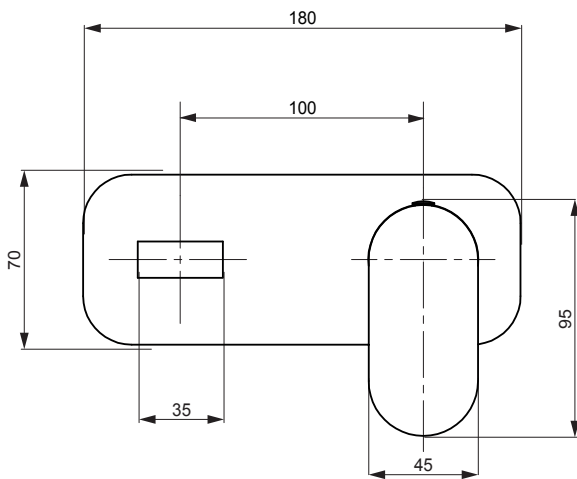

NORFOLK

ECO FLOW Wall Mounted Basin Mixer

Waste Included

MATERIAL	Brass
FIXING	Not Supplied
FEATURES	<ul style="list-style-type: none"> • Double click ECO Faucet • Eco setting 75% water saving • Temperature Limiter adjustment • 35mm Ceramic faucet
APPROVALS	EN817:2018

FLOW RATES OPEN OUTLET

Bar	Litres per min
0.5	8.48
1	10.55
2	15.29
3	18.75
4	21.86
5	24.24

*eco click saves 75% water consumption

WARRANTY

- Warranty on taps applies to finish and main body of products, **5 years** - Chrome Finish, **2 years** - Matt Black & Brushed Gold Finishes.
- All surfaces must be cleaned with warm soapy water and dried with soft cloths only. The use of abrasive cleaners or materials will render warranty invalid. Flexible tail connections, hoses, handsets and faucets are covered by a 2 year guarantee. Do not over tighten flexible tail connections as this may result in later failure of the fitting.
- To enable each supply to be individually isolated product should be fitted with individual isolating valves, claims will be dealt with on that basis.
- Suitable access should be provided for in order for products or parts to be replaced under warranty. In the event that no access is provided, labour cost claims cannot be upheld.