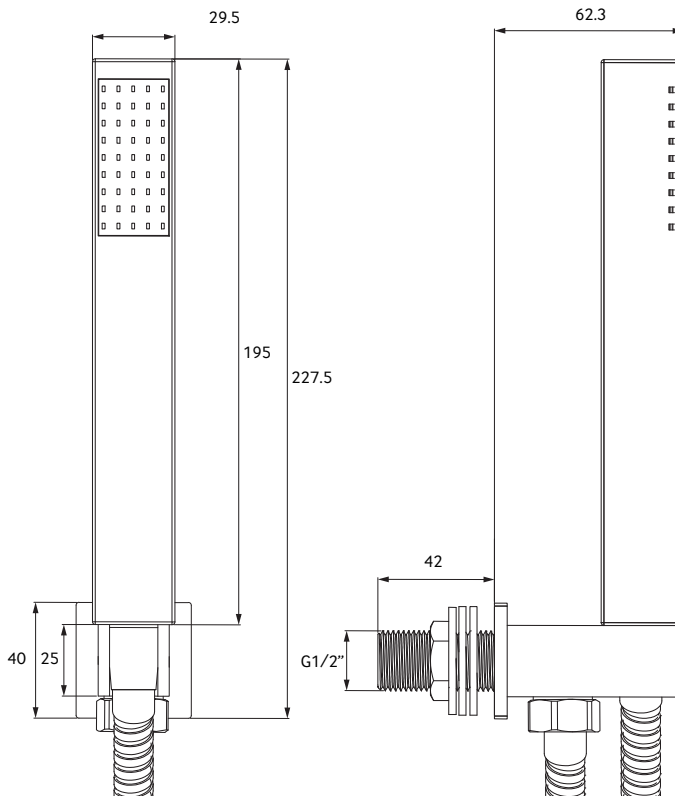

SQUARE WALL OUTLET KIT

PRODUCT INFORMATION

UBR0013 Square Wall Outlet Kit

MATERIAL	Brass
COLOUR/FINISH	Chrome
APPROVALS	This product should be fitted in accordance with relevant Water Byelaw Regulations
FIXING	Deck mounted using back nuts provided (do not overtighten)
ADDITIONAL INFORMATION	For additional support, please contact us: t +353 1 817 9755 e customersupport@sonasbathrooms.com

WARRANTY

- **5 year warranty** on taps applies to chrome finish and main body of products. All surfaces must be cleaned with warm soapy water and dried with soft cloths only. The use of abrasive cleaners or materials will render warranty invalid. Flexible tail connections, hoses, handsets and faucets are covered by a 2 year guarantee.
- **Do not over tighten** flexible tail connections as this may result in later failure of the fitting.
- To enable each supply to be individually isolated product should be fitted with individual isolating valves, claims will be dealt with on that basis.
- Suitable access should be provided for in order for products or parts to be replaced under warranty. In the event that *no access* is provided, labour cost claims cannot be upheld.