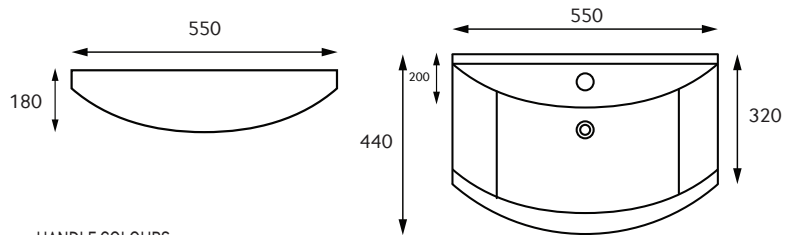

BELMONT SQUARE 50CM TWO DOOR FLOOR STANDING UNIT WITH WASHBASIN

Ceramic washbasin included - Soft close mechanism - Tap not included

VANITY UNIT COLOURS

Gloss White

Gloss Grey

Gloss Light Grey

HANDLE COLOURS

Chrome

PRODUCT CODE

SQBEL50WH - Gloss White

SQBEL50GG- Gloss Grey

SQBEL50LG - Gloss Light Grey

MATERIAL

Carcass: lacquered 16mm melamine board. Door fronts: lacquered 16mm melamine board. Durable water resistant finish, always ensure bathroom has sufficient ventilation and remove any excess water after use.

WEIGHT

Unit 27.2kg. Basin 11.21 kg

FIXINGS

Metal Hangers - Fixing kit supplied

WASHBASIN

Slim basin

APPROVALS

Washbasin – CE Certified EN 14688