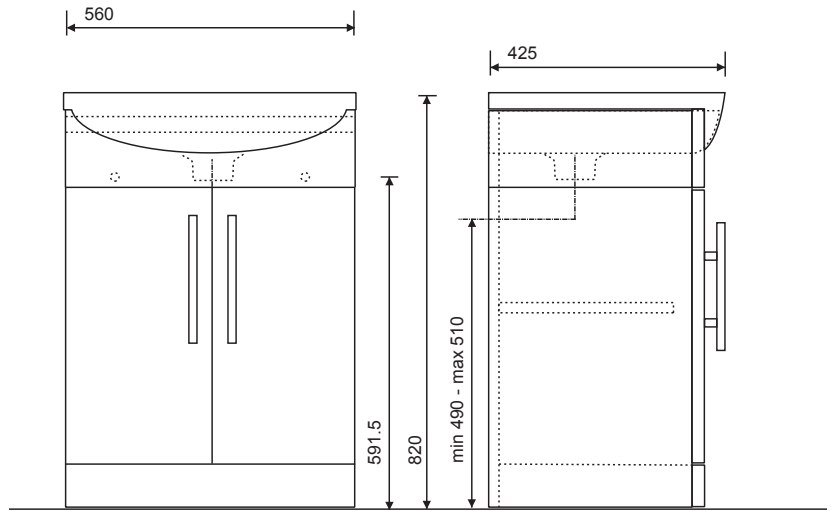

BELMONT SQUARE 50CM TWO DOOR FLOOR STANDING UNIT WITH WASHBASIN

Ceramic washbasin included - Soft close mechanism - Tap not included

VANITY UNIT COLOURS

Gloss White

Gloss Grey

Gloss Light Grey

HANDLE COLOURS

Chrome

PRODUCT CODE

SQBEL50WH - Gloss White

SQBEL50GG- Gloss Grey

SQBEL50LG - Gloss Light Grey

MATERIAL

Carcass: lacquered 16mm melamine board. Door fronts: lacquered 16mm melamine board. Durable water resistant finish, always ensure bathroom has sufficient ventilation and remove any excess water after use.

WEIGHT

Unit 27.2kg. Basin 11.21 kg

FIXINGS

Metal Hangers - Fixing kit supplied

WASHBASIN

Slim basin

APPROVALS

Washbasin – CE Certified EN 14688