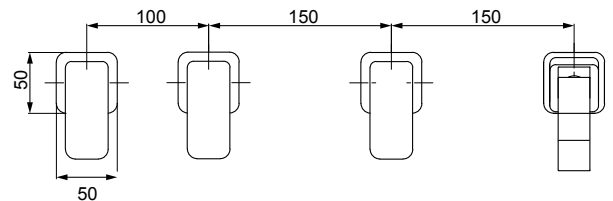

CONTOUR

4 Hole Bath Shower Mixer

Waste Included

MATERIAL	Brass
FIXING	Deck mounted using back nuts provided

FLOW RATES OPEN OUTLET

Bar	Litres per min
0.5	5.5
1	7.0
2	9.2
3	10.7

WARRANTY

- Warranty on taps applies to finish and main body of products, **5 years** - Chrome Finish, **2 years** - Matt Black & Brushed Gold Finishes.
- All surfaces must be cleaned with warm soapy water and dried with soft cloths only. The use of abrasive cleaners or materials will render warranty invalid. Flexible tail connections, hoses, handsets and faucets are covered by a 2 year guarantee. Do not over tighten flexible tail connections as this may result in later failure of the fitting.
- To enable each supply to be individually isolated product should be fitted with individual isolating valves, claims will be dealt with on that basis.
- Suitable access should be provided for in order for products or parts to be replaced under warranty. In the event that no access is provided, labour cost claims cannot be upheld.