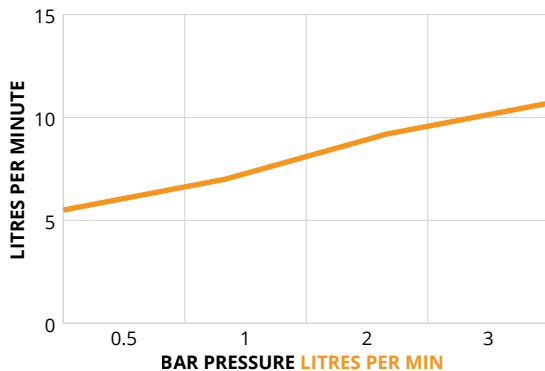

CONTOUR

4 Hole Bath Shower Mixer

Waste Included

MATERIAL	Brass
FIXING	Deck mounted using back nuts provided

FLOW RATES OPEN OUTLET

Bar	Litres per min
0.5	5.5
1	7.0
2	9.2
3	10.7

WARRANTY

- Warranty on taps applies to finish and main body of products, **5 years** - Chrome Finish, **2 years** - Matt Black & Brushed Gold Finishes.
- All surfaces must be cleaned with warm soapy water and dried with soft cloths only. The use of abrasive cleaners or materials will render warranty invalid. Flexible tail connections, hoses, handsets and faucets are covered by a 2 year guarantee. Do not over tighten flexible tail connections as this may result in later failure of the fitting.
- To enable each supply to be individually isolated product should be fitted with individual isolating valves, claims will be dealt with on that basis.
- Suitable access should be provided for in order for products or parts to be replaced under warranty. In the event that no access is provided, labour cost claims cannot be upheld.