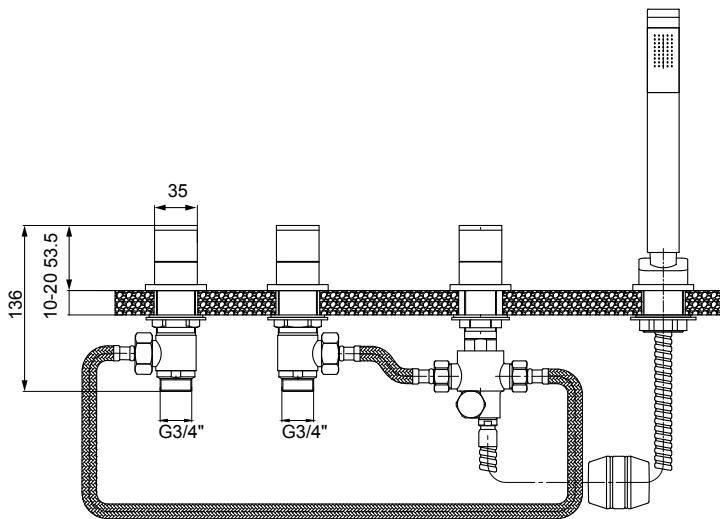

CONTOUR

4 Hole Bath Shower Mixer

Waste Included

MATERIAL	Brass
FIXING	Deck mounted using back nuts provided

FLOW RATES OPEN OUTLET

Bar	Litres per min
0.5	5.5
1	7.0
2	9.2
3	10.7

WARRANTY

- Warranty on taps applies to finish and main body of products, **5 years** - Chrome Finish, **2 years** - Matt Black & Brushed Gold Finishes.
- All surfaces must be cleaned with warm soapy water and dried with soft cloths only. The use of abrasive cleaners or materials will render warranty invalid. Flexible tail connections, hoses, handsets and faucets are covered by a 2 year guarantee. Do not over tighten flexible tail connections as this may result in later failure of the fitting.
- To enable each supply to be individually isolated product should be fitted with individual isolating valves, claims will be dealt with on that basis.
- Suitable access should be provided for in order for products or parts to be replaced under warranty. In the event that no access is provided, labour cost claims cannot be upheld.