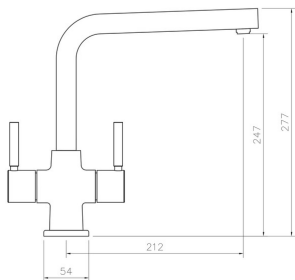

# AQUADISC 5 DUAL LEVER TAP CHROME

**RANGEmaster**  
sinks & taps

Modernly designed featuring straight lines and slim pin handles, the Aquadisc 5 kitchen tap features an anti-splash spout which is ideal for day-to-day kitchen prep.

## Technical Drawing

Overall Height (mm)	277
Spout Reach (mm)	212
Spout Height (mm)	247
Spout Rotation Range	360°
Handle Type	Dual Lever
Colour	Chrome
Bar Pressure Suitability	All Pressure
Min. Bar Pressure	0.30
Max. Bar Pressure	5.50
Mixed Flow Rate at 3 Bar Pressure (l/min)	23.90
Flow Type	Single Flow
Recommended Hot Water Temperature	46°C
Maximum Hot Water Temperature	70°C
Handle Control	Quarter Turn
Centre Distance (mm)	-
Cartridge Type	Ceramic Disc Cartridge
Aerator Type	Honeycomb Aerator
Inlet Pipes	1/2" Stainless Flexible Hoses
Anti-Splash Spout	1
Pull Out Spray	
WRAS Approved	
Product Code	TAD5CM/
Barcode	