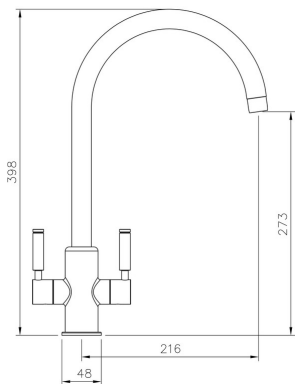

- Suitable for medium pressure water systems emitting a minimum pressure of 0.5 bar or above
- Featuring an anti-splash spout with honeycomb aerator design which mixes air with water to emit a water flow with no splash

Technical Drawing

Overall Height (mm)	398
Spout Reach (mm)	216
Spout Height (mm)	273
Spout Rotation Range	360°
Handle Type	Dual Lever
Colour	Matt Black
Bar Pressure Suitability	Medium Pressure
Min. Bar Pressure	0.50
Max. Bar Pressure	5.50
Mixed Flow Rate at 3 Bar Pressure (l/min)	14.01
Flow Type	Single Flow
Recommended Hot Water Temperature	46°C
Maximum Hot Water Temperature	70°C
Handle Control	Quarter Turn
Centre Distance (mm)	-
Cartridge Type	Ceramic Disc Cartridge
Aerator Type	Honeycomb Aerator
Inlet Pipes	1/2" Stainless Flexible Hoses
Anti-Splash Spout	1
Pull Out Spray	
WRAS Approved	
Product Code	TID1MB/
Barcode	