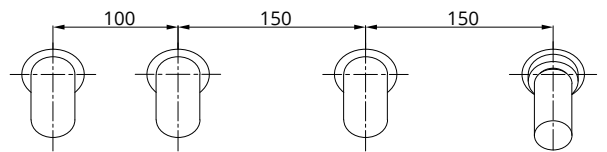

NORFOLK

4 Hole Bath Shower Mixer

Waste Included

MATERIAL	Brass
FIXING	Deck mounted using back nuts provided

FLOW RATES OPEN OUTLET

Bar	Litres per min
1	7.00
2	9.20
3	10.70

WARRANTY

- Warranty on taps applies to finish and main body of products, **5 years** - Chrome Finish, **2 years** - Matt Black & Brushed Gold Finishes.
- All surfaces must be cleaned with warm soapy water and dried with soft cloths only. The use of abrasive cleaners or materials will render warranty invalid. Flexible tail connections, hoses, handsets and faucets are covered by a 2 year guarantee. Do not over tighten flexible tail connections as this may result in later failure of the fitting.
- To enable each supply to be individually isolated product should be fitted with individual isolating valves, claims will be dealt with on that basis.
- Suitable access should be provided for in order for products or parts to be replaced under warranty. In the event that no access is provided, labour cost claims cannot be upheld.