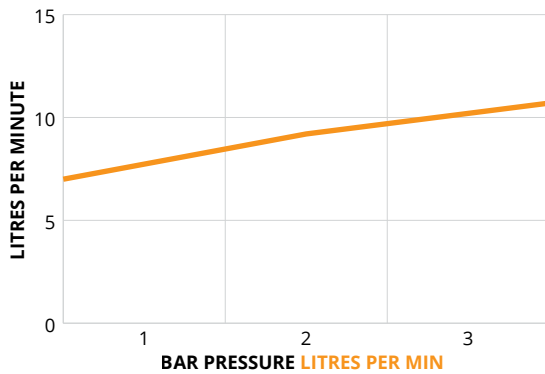

NORFOLK

4 Hole Bath Shower Mixer

Waste Included

MATERIAL	Brass
FIXING	Deck mounted using back nuts provided

FLOW RATES OPEN OUTLET

Bar	Litres per min
1	7.00
2	9.20
3	10.70

WARRANTY

- Warranty on taps applies to finish and main body of products, **5 years** - Chrome Finish, **2 years** - Matt Black & Brushed Gold Finishes.
- All surfaces must be cleaned with warm soapy water and dried with soft cloths only. The use of abrasive cleaners or materials will render warranty invalid. Flexible tail connections, hoses, handsets and faucets are covered by a 2 year guarantee. Do not over tighten flexible tail connections as this may result in later failure of the fitting.
- To enable each supply to be individually isolated product should be fitted with individual isolating valves, claims will be dealt with on that basis.
- Suitable access should be provided for in order for products or parts to be replaced under warranty. In the event that no access is provided, labour cost claims cannot be upheld.