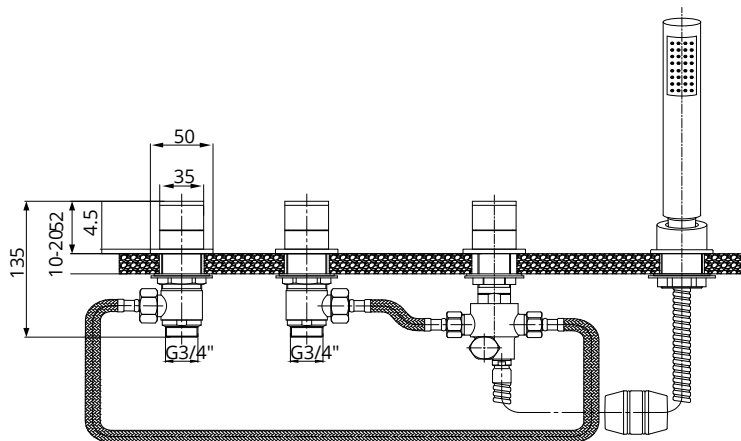

NORFOLK

4 Hole Bath Shower Mixer

Waste Included

MATERIAL	Brass
FIXING	Deck mounted using back nuts provided

FLOW RATES OPEN OUTLET

Bar	Litres per min
1	7.00
2	9.20
3	10.70

WARRANTY

- Warranty on taps applies to finish and main body of products, **5 years** - Chrome Finish, **2 years** - Matt Black & Brushed Gold Finishes.
- All surfaces must be cleaned with warm soapy water and dried with soft cloths only. The use of abrasive cleaners or materials will render warranty invalid. Flexible tail connections, hoses, handsets and faucets are covered by a 2 year guarantee. Do not over tighten flexible tail connections as this may result in later failure of the fitting.
- To enable each supply to be individually isolated product should be fitted with individual isolating valves, claims will be dealt with on that basis.
- Suitable access should be provided for in order for products or parts to be replaced under warranty. In the event that no access is provided, labour cost claims cannot be upheld.