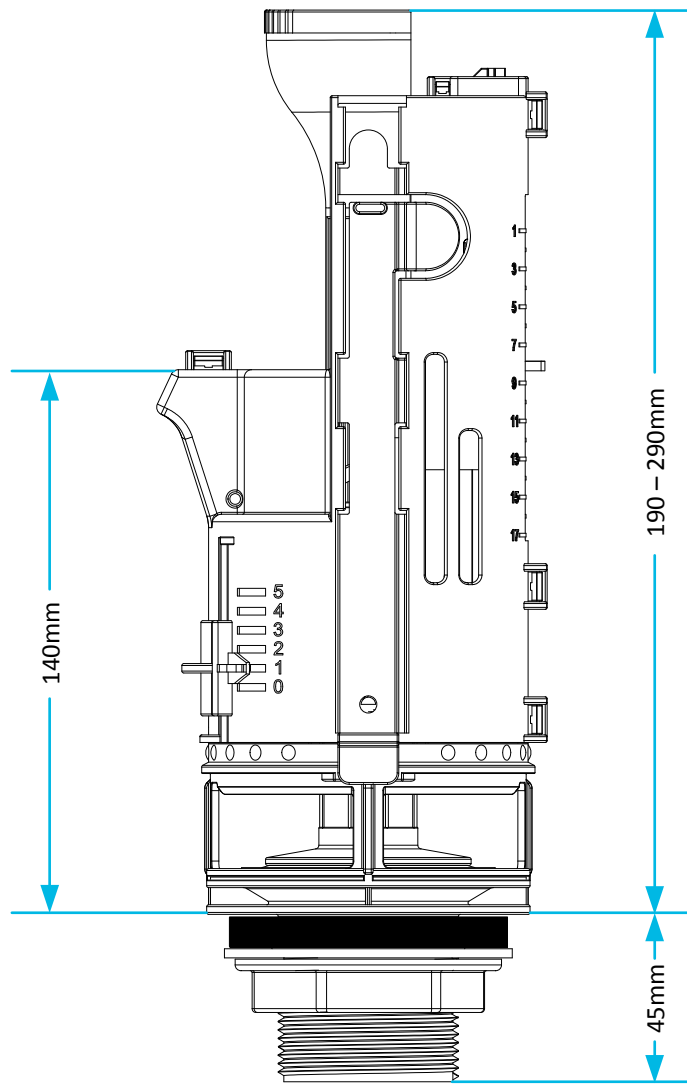

Technical Data Sheet

© Viva Sanitary
14/02/2012

Code:	SKY030	Description:	Skylo Universal Button & Handle Dual Flush Valve (300mm cable)
-------	---------------	--------------	---