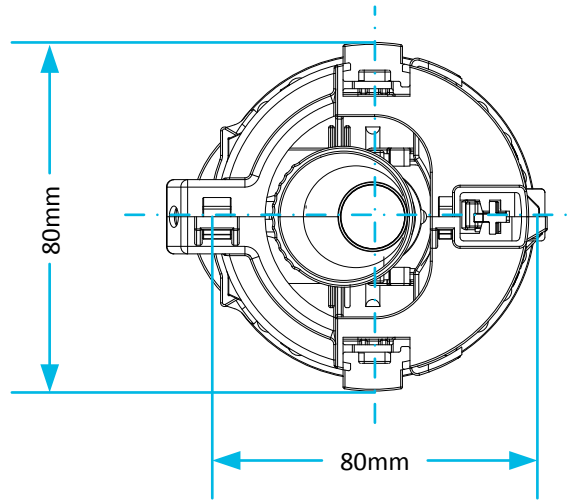

Technical Data Sheet

© Viva Sanitary
14/02/2012

Code:	SKY030	Description:	Skylo Universal Button & Handle Dual Flush Valve (300mm cable)
-------	---------------	--------------	---