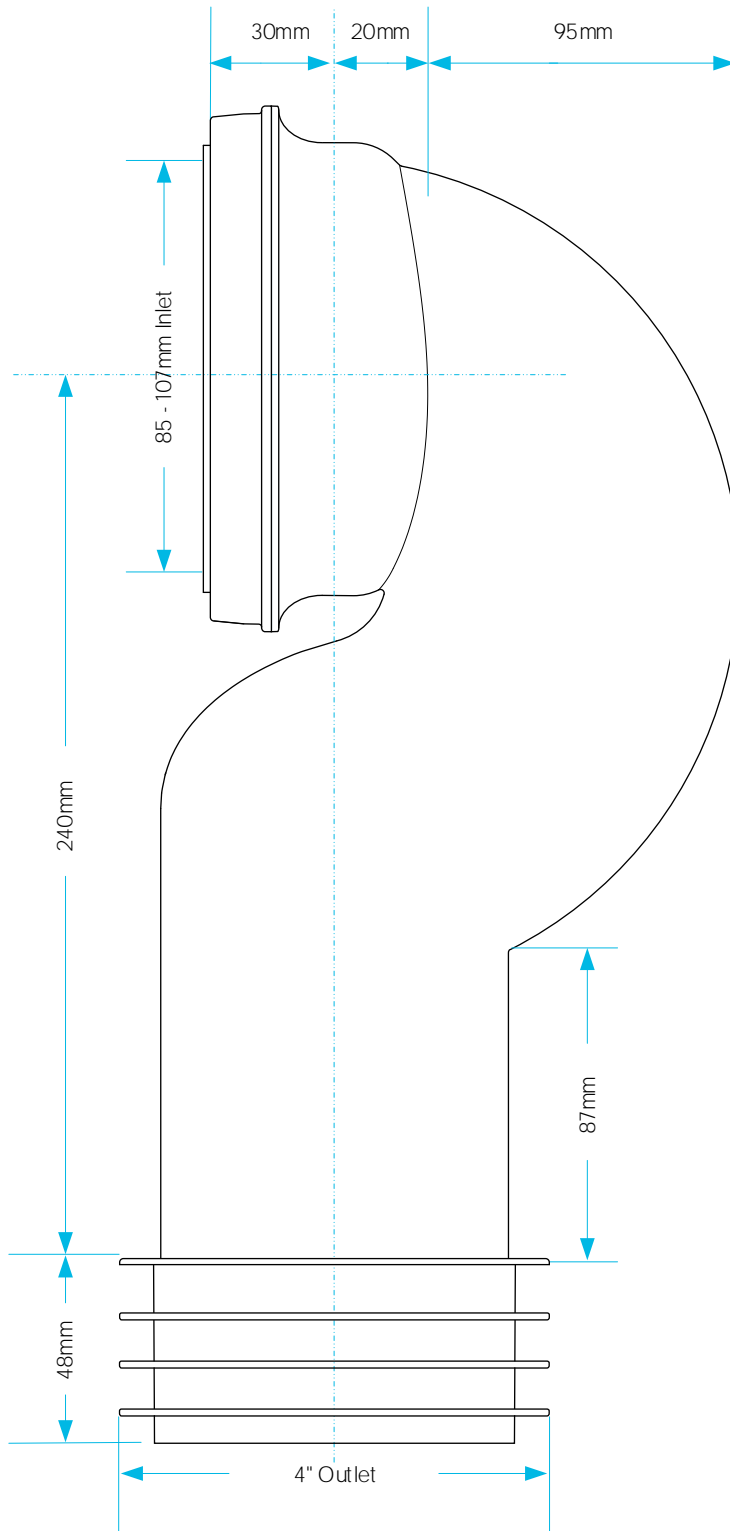

# Technical Data Sheet

CODE:

PP0006

DESCRIPTION:

Swan Neck WC Pan Connector

CATAGORY:

WC Pan Connectors

© Viva Sanitary  
12/08/2013

DRAWN BY:

RH

VERIFIED BY:

AH