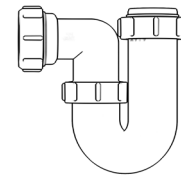

1½” Telescopic Bottle Trap

WARNING

We accept no liability for products fitted incorrectly, and where the correct testing procedures have not been used, resulting in the escape of water.

Please note: Save this instruction sheet for future reference
IMPORTANT: DO NOT use plumber’s putty to seal this fitting

Swivel “P” Traps

Product Code: WTP3276
Description: 1/4” Swivel ‘P’ Trap
Outlet: 32mm Seal: 75mm

Product Code: WTP4076
Description: 1/2” Swivel ‘P’ Trap
Outlet: 40mm Seal: 75mm

Swivel “S” Traps

Product Code: WTS3276
Description: 1/4” Swivel ‘S’ Trap
Outlet: 32mm Seal: 75mm

Product Code: WTS4076
Description: 1/2” Swivel ‘S’ Trap
Outlet: 40mm Seal: 75mm

Bottle Traps

Product Code: WTBT3238
Description: 1/4” Bottle Trap
Seal: 38mm

Product Code: WTBT3276
Description: 1/4” Bottle Trap
Seal: 75mm

Product Code: WTBT4038
Description: 1/2” Bottle Trap
Seal: 38mm

Product Code: WTBT4076
Description: 1/2” Bottle Trap
Seal: 75mm

Product Code: WTBT32T
Description: 1/4” Telescopic Bottle Trap
Seal: 75mm

Product Code: WTBT40T
Description: 1/2” Telescopic Bottle Trap
Seal: 75mm