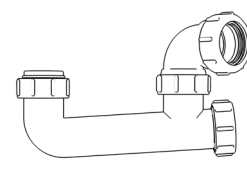

Product Code: WTS4076
Description: 1/2” Swivel ‘S’ Trap
Outlet: 40mm Seal: 75mm

Bottle Traps

Product Code: WTBT3238
Description: 1/4” Bottle Trap
Seal: 38mm

Product Code: WTBT3276
Description: 1/4” Bottle Trap
Seal: 75mm

Product Code: WTBT4038
Description: 1/2” Bottle Trap
Seal: 38mm

Product Code: WTBT4076
Description: 1/2” Bottle Trap
Seal: 75mm

Product Code: WTBT32T
Description: 1/4” Telescopic Bottle Trap
Seal: 75mm

Product Code: WTBT40T
Description: 1/2” Telescopic Bottle Trap
Seal: 75mm

Other Traps

Product Code: WTRT40
Description: 1/2” Swivel Running Trap
Seal: 75mm

Product Code: WTB4019
Description: 1/2” x 19mm Seal Bath Trap
Seal: 19mm

Product Code: WTB4050
Description: 1/2” x 50mm Seal Bath Trap
Seal: 50mm

Product Code: WTST01
Description: 1/2” Sink Trap with Single 135° Nozzle
Seal: 75mm

Product Code: WTST02
Description: 1/2” Sink Trap with Twin 135° Nozzles
Seal: 75mm

Product Code: WTBNH01
Description: 1/2” Bowl & Half Kit
Seal: 75mm