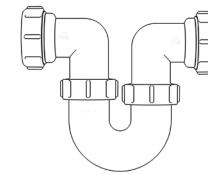

Product Code: WTS4076
Description: 1/2” Swivel ‘S’ Trap
Outlet: 40mm Seal: 75mm

Bottle Traps

Product Code: WTBT3238
Description: 1/4” Bottle Trap
Seal: 38mm

Product Code: WTBT3276
Description: 1/4” Bottle Trap
Seal: 75mm

Product Code: WTBT4038
Description: 1/2” Bottle Trap
Seal: 38mm

Product Code: WTBT4076
Description: 1/2” Bottle Trap
Seal: 75mm

Product Code: WTBT32T
Description: 1/4” Telescopic Bottle Trap
Seal: 75mm

Product Code: WTBT40T
Description: 1/2” Telescopic Bottle Trap
Seal: 75mm

Other Traps

Product Code: WTRT40
Description: 1/2” Swivel Running Trap
Seal: 75mm

Product Code: WTB4019
Description: 1/2” x 19mm Seal Bath Trap
Seal: 19mm

Product Code: WTB4050
Description: 1/2” x 50mm Seal Bath Trap
Seal: 50mm

Product Code: WTST01
Description: 1/2” Sink Trap with Single 135° Nozzle
Seal: 75mm

Product Code: WTST02
Description: 1/2” Sink Trap with Twin 135° Nozzles
Seal: 75mm

Product Code: WTBNH01
Description: 1/2” Bowl & Half Kit
Seal: 75mm