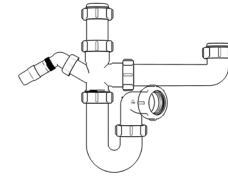

Product Code: WTBT4038
Description: 1/2” Bottle Trap
Seal: 38mm

Product Code: WTBT4076
Description: 1/2” Bottle Trap
Seal: 75mm

Product Code: WTBT32T
Description: 1/4” Telescopic Bottle Trap
Seal: 75mm

Product Code: WTBT40T
Description: 1/2” Telescopic Bottle Trap
Seal: 75mm

Other Traps

Product Code: WTRT40
Description: 1/2” Swivel Running Trap
Seal: 75mm

Product Code: WTB4019
Description: 1/2” x 19mm Seal Bath Trap
Seal: 19mm

Product Code: WTB4050
Description: 1/2” x 50mm Seal Bath Trap
Seal: 50mm

Product Code: WTST01
Description: 1/2” Sink Trap with Single 135° Nozzle
Seal: 75mm

Product Code: WTST02
Description: 1/2” Sink Trap with Twin 135° Nozzles
Seal: 75mm

Product Code: WTBNH01
Description: 1/2” Bowl & Half Kit
Seal: 75mm

Product Code: WTTP32
Description: 1/4” Telescopic ‘P’ Trap
Seal: 75mm

Product Code: WTTP40
Description: 1/2” Telescopic ‘P’ Trap
Seal: 75mm

Product Code: WTKT32CE
Description: 1/4” Straight Through Trap
Seal: 75mm