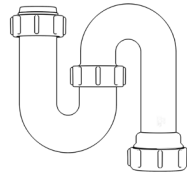

Swivel “P” Traps

Product Code: WTP3276
Description: 1/4” Swivel ‘P’ Trap
Outlet: 32mm Seal: 75mm

Product Code: WTP4076
Description: 1/2” Swivel ‘P’ Trap
Outlet: 40mm Seal: 75mm

Swivel “S” Traps

Product Code: WTS3276
Description: 1/4” Swivel ‘S’ Trap
Outlet: 32mm Seal: 75mm

Product Code: WTS4076
Description: 1/2” Swivel ‘S’ Trap
Outlet: 40mm Seal: 75mm

Bottle Traps

Product Code: WTBT3238
Description: 1/4” Bottle Trap
Seal: 38mm

Product Code: WTBT3276
Description: 1/4” Bottle Trap
Seal: 75mm

Product Code: WTBT4038
Description: 1/2” Bottle Trap
Seal: 38mm

Product Code: WTBT4076
Description: 1/2” Bottle Trap
Seal: 75mm

Product Code: WTBT32T
Description: 1/4” Telescopic Bottle Trap
Seal: 75mm

Product Code: WTBT40T
Description: 1/2” Telescopic Bottle Trap
Seal: 75mm

Product Code: WTST01
Description: 1/2” Sink Trap with Single 135° Nozzle
Seal: 75mm

Product Code: WTST02
Description: 1/2” Sink Trap with Twin 135° Nozzles
Seal: 75mm

Product Code: WTBNH01
Description: 1/2” Bowl & Half Kit
Seal: 75mm