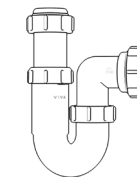

Product Code: WTBT4038
Description: 1/2” Bottle Trap
Seal: 38mm

Product Code: WTBT4076
Description: 1/2” Bottle Trap
Seal: 75mm

Product Code: WTBT32T
Description: 1/4” Telescopic Bottle Trap
Seal: 75mm

Product Code: WTBT40T
Description: 1/2” Telescopic Bottle Trap
Seal: 75mm

Other Traps

Product Code: WTRT40
Description: 1/2” Swivel Running Trap
Seal: 75mm

Product Code: WTB4019
Description: 1/2” x 19mm Seal Bath Trap
Seal: 19mm

Product Code: WTB4050
Description: 1/2” x 50mm Seal Bath Trap
Seal: 50mm

Product Code: WTST01
Description: 1/2” Sink Trap with Single 135° Nozzle
Seal: 75mm

Product Code: WTST02
Description: 1/2” Sink Trap with Twin 135° Nozzles
Seal: 75mm

Product Code: WTBNH01
Description: 1/2” Bowl & Half Kit
Seal: 75mm

Product Code: WTTP32
Description: 1/4” Telescopic ‘P’ Trap
Seal: 75mm

Product Code: WTTP40
Description: 1/2” Telescopic ‘P’ Trap
Seal: 75mm

Product Code: WTKT32CE
Description: 1/4” Straight Through Trap
Seal: 75mm