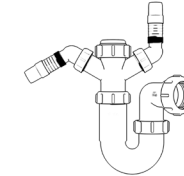

Product Code: WTBT4038
Description: 1/2” Bottle Trap
Seal: 38mm

Product Code: WTBT4076
Description: 1/2” Bottle Trap
Seal: 75mm

Product Code: WTBT32T
Description: 1/4” Telescopic Bottle Trap
Seal: 75mm

Product Code: WTBT40T
Description: 1/2” Telescopic Bottle Trap
Seal: 75mm

Other Traps

Product Code: WTRT40
Description: 1/2” Swivel Running Trap
Seal: 75mm

Product Code: WTB4019
Description: 1/2” x 19mm Seal Bath Trap
Seal: 19mm

Product Code: WTB4050
Description: 1/2” x 50mm Seal Bath Trap
Seal: 50mm

Product Code: WTST01
Description: 1/2” Sink Trap with Single 135° Nozzle
Seal: 75mm

Product Code: WTST02
Description: 1/2” Sink Trap with Twin 135° Nozzles
Seal: 75mm

Product Code: WTBNH01
Description: 1/2” Bowl & Half Kit
Seal: 75mm

Product Code: WTTP32
Description: 1/4” Telescopic ‘P’ Trap
Seal: 75mm

Product Code: WTTP40
Description: 1/2” Telescopic ‘P’ Trap
Seal: 75mm

Product Code: WTKT32CE
Description: 1/4” Straight Through Trap
Seal: 75mm