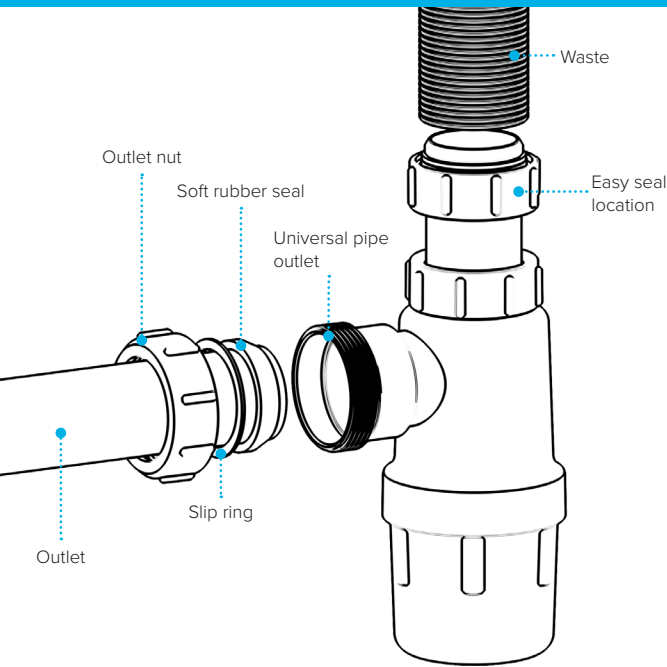

1½” Telescopic Bottle Trap

WARNING

We accept no liability for products fitted incorrectly, and where the correct testing procedures have not been used, resulting in the escape of water.

Please note: Save this instruction sheet for future reference
IMPORTANT: DO NOT use plumber’s putty to seal this fitting

Swivel “P” Traps

Product Code: WTP3276
Description: 1/4” Swivel ‘P’ Trap
Outlet: 32mm Seal: 75mm

Product Code: WTP4076
Description: 1/2” Swivel ‘P’ Trap
Outlet: 40mm Seal: 75mm

Swivel “S” Traps

Product Code: WTS3276
Description: 1/4” Swivel ‘S’ Trap
Outlet: 32mm Seal: 75mm

Product Code: WTS4076
Description: 1/2” Swivel ‘S’ Trap
Outlet: 40mm Seal: 75mm

Bottle Traps

Product Code: WTBT3238
Description: 1/4” Bottle Trap
Seal: 38mm

Product Code: WTBT3276
Description: 1/4” Bottle Trap
Seal: 75mm

Product Code: WTBT4038
Description: 1/2” Bottle Trap
Seal: 38mm

Product Code: WTBT4076
Description: 1/2” Bottle Trap
Seal: 75mm

Product Code: WTBT32T
Description: 1/4” Telescopic Bottle Trap
Seal: 75mm

Product Code: WTBT40T
Description: 1/2” Telescopic Bottle Trap
Seal: 75mm