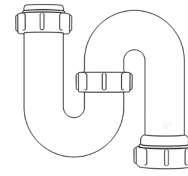

Swivel “P” Traps

Product Code: WTP3276
Description: 1/4” Swivel ‘P’ Trap
Outlet: 32mm Seal: 75mm

Product Code: WTP4076
Description: 1/2” Swivel ‘P’ Trap
Outlet: 40mm Seal: 75mm

Swivel “S” Traps

Product Code: WTS3276
Description: 1/4” Swivel ‘S’ Trap
Outlet: 32mm Seal: 75mm

Product Code: WTS4076
Description: 1/2” Swivel ‘S’ Trap
Outlet: 40mm Seal: 75mm

Bottle Traps

Product Code: WTBT3238
Description: 1/4” Bottle Trap
Seal: 38mm

Product Code: WTBT3276
Description: 1/4” Bottle Trap
Seal: 75mm

Product Code: WTBT4038
Description: 1/2” Bottle Trap
Seal: 38mm

Product Code: WTBT4076
Description: 1/2” Bottle Trap
Seal: 75mm

Product Code: WTBT32T
Description: 1/4” Telescopic Bottle Trap
Seal: 75mm

Product Code: WTBT40T
Description: 1/2” Telescopic Bottle Trap
Seal: 75mm

Product Code: WTST01
Description: 1/2” Sink Trap with Single 135° Nozzle
Seal: 75mm

Product Code: WTST02
Description: 1/2” Sink Trap with Twin 135° Nozzles
Seal: 75mm

Product Code: WTBNH01
Description: 1/2” Bowl & Half Kit
Seal: 75mm