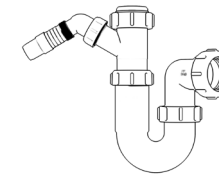

Product Code: WTBT4038
Description: 1/2” Bottle Trap
Seal: 38mm

Product Code: WTBT4076
Description: 1/2” Bottle Trap
Seal: 75mm

Product Code: WTBT32T
Description: 1/4” Telescopic Bottle Trap
Seal: 75mm

Product Code: WTBT40T
Description: 1/2” Telescopic Bottle Trap
Seal: 75mm

Other Traps

Product Code: WTRT40
Description: 1/2” Swivel Running Trap
Seal: 75mm

Product Code: WTB4019
Description: 1/2” x 19mm Seal Bath Trap
Seal: 19mm

Product Code: WTB4050
Description: 1/2” x 50mm Seal Bath Trap
Seal: 50mm

Product Code: WTST01
Description: 1/2” Sink Trap with Single 135° Nozzle
Seal: 75mm

Product Code: WTST02
Description: 1/2” Sink Trap with Twin 135° Nozzles
Seal: 75mm

Product Code: WTBNH01
Description: 1/2” Bowl & Half Kit
Seal: 75mm

Product Code: WTTP32
Description: 1/4” Telescopic ‘P’ Trap
Seal: 75mm

Product Code: WTTP40
Description: 1/2” Telescopic ‘P’ Trap
Seal: 75mm

Product Code: WTKT32CE
Description: 1/4” Straight Through Trap
Seal: 75mm