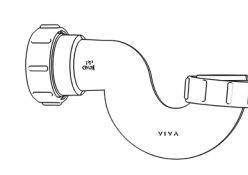

Product Code: WTS4076
Description: 1/2” Swivel ‘S’ Trap
Outlet: 40mm Seal: 75mm

Bottle Traps

Product Code: WTBT3238
Description: 1/4” Bottle Trap
Seal: 38mm

Product Code: WTBT3276
Description: 1/4” Bottle Trap
Seal: 75mm

Product Code: WTBT4038
Description: 1/2” Bottle Trap
Seal: 38mm

Product Code: WTBT4076
Description: 1/2” Bottle Trap
Seal: 75mm

Product Code: WTBT32T
Description: 1/4” Telescopic Bottle Trap
Seal: 75mm

Product Code: WTBT40T
Description: 1/2” Telescopic Bottle Trap
Seal: 75mm

Other Traps

Product Code: WTRT40
Description: 1/2” Swivel Running Trap
Seal: 75mm

Product Code: WTB4019
Description: 1/2” x 19mm Seal Bath Trap
Seal: 19mm

Product Code: WTB4050
Description: 1/2” x 50mm Seal Bath Trap
Seal: 50mm

Product Code: WTST01
Description: 1/2” Sink Trap with Single 135° Nozzle
Seal: 75mm

Product Code: WTST02
Description: 1/2” Sink Trap with Twin 135° Nozzles
Seal: 75mm

Product Code: WTBNH01
Description: 1/2” Bowl & Half Kit
Seal: 75mm