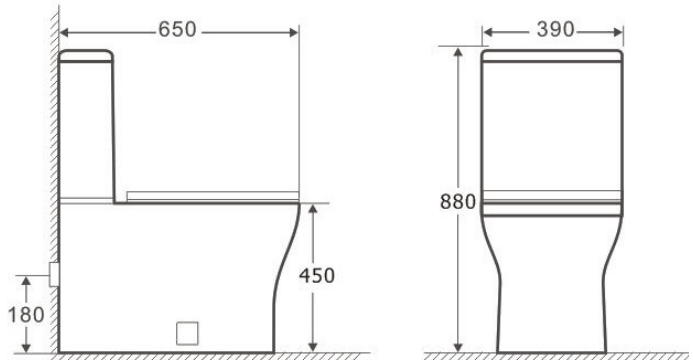

QR = Quick Release seat
For illustration purposes