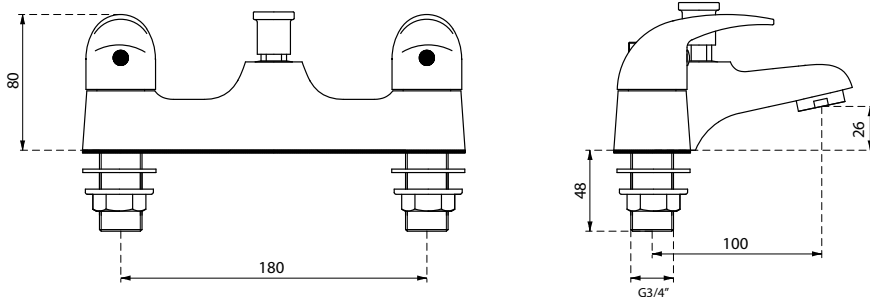

COSMOS LOW PRESSURE DECK MOUNTED BATH FILLER/BSM

PRODUCT INFORMATION

MAYTT005	Cosmos LP deck mounted bath filler 0.1 bar
MAYTT007	Cosmos LP deck mounted bath shower mixer 0.1 bar

RELATED PRODUCTS IN RANGE

T5002	Cosmos Basin Mono including 1 1/4" click clack basin waste - 0.2 bar
MAYCOSBFCP	Cosmos HP bath filler 0.5 bar
MAYCOS003	Cosmos HP bath shower mixer 0.5 bar
MYKCOS400	Cosmos HP Thermostatic bath shower mixer 1.0 bar

SPECIFICATIONS

Minimum operating pressure 0.1 bar
1/4 turn ceramic disc technology
Pipe centres 180mm

MATERIAL	Brass
COLOUR/FINISH	Chrome
APPROVALS	This product should be fitted in accordance with relevant <i>Water Byelaw Regulations</i>
FIXING	Deck mounted using back nuts provided (<i>do not overtighten</i>)
PRODUCT DIMENSIONS	Please refer to technical line drawing
ADDITIONAL INFORMATION	Suitable for the following plumbing systems: Gravity fed, pumped, unvented or combi systems. For a full range of brassware products please refer to www.sonasbathrooms.com