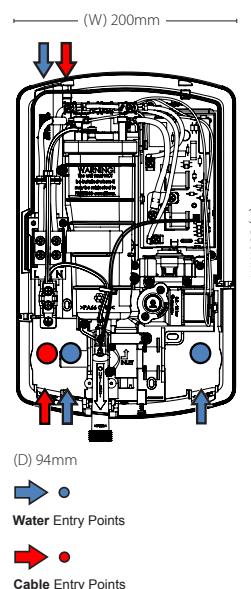

▲ Amore Gloss White
8.5kW - ASPAMO8GSWHT
9.5kW - ASPAMO9GSWHT

▲ Amore Brushed Steel Effect
8.5kW - ASPAMO8BRSTL
9.5kW - ASPAMO9BRSTL

Features and benefits:

Temperature stability	Stabilised
Power ratings	8.5kW & 9.5kW
Finish	Gloss White, Gloss Black, Brushed Steel
Control(s)	Separate temperature and flow controls
Visual indicators	Full text digital display including temperature
Water inlet	15mm male compression
Terminal block	16mm max cable
Water supply	Mains cold water
Water pressure max	10 bar (static)
Removable pipe/ cable trims	Top & bottom

Shower head & hose:

Shower head diameter	110mm
Spray options	5 patterns
Cleaning	Rub clean nozzles & removable spray plate
Hose length	1.5m

For more information visit: www.tritonshowers.co.uk or call 0247 637 8320