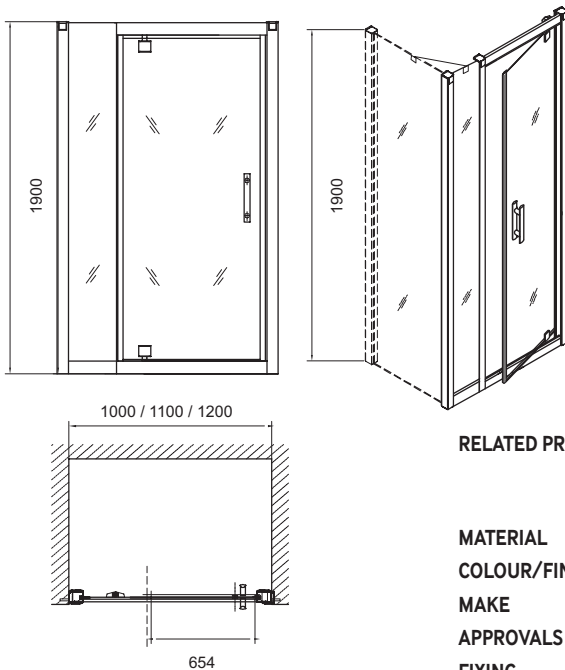

STYLE INLINE PIVOT DOOR

PRODUCT INFORMATION

STYIHD1000	Style W1000 x H1900mm inline pivot door
STYIHD1100	Style W1100 x H1900mm inline pivot door
STYIHD1200	Style W1200 x H1900mm inline pivot door

SPECIFICATIONS

- 1900mm high
- Universally handed
- Magnetic door closure
- 6mm clear toughened safety glass EN 12150-1
- Clearshield - easy clean glass protection
- Polished silver aluminium profiles EN 12373-1
- Polished chrome handles
- Profile cover caps
- Adjustable wall profiles
- Power shower suitable
- Semi-frameless side panel available
- Lifetime Guarantee***
- 30mm extension wall profile available: STYEXT

SIDE PANELS		
SIDE PANEL	SIZE	ADJUSTMENT
STYSP700	700	670 - 690
STYSP760	760	730 - 750
STYSP800	800	770 - 790
STYSP900	900	870 - 890
STYSP700	1000	970 - 990

700/760/800/900/1000

INLINE PIVOT	SIZE	ADJUSTMENT MIN-MAX	ADJUSTMENT WITH SIDE PANEL	DOOR OPENING
STYIHD1000	1000	950 - 990	955 - 990	654mm
STYIHD1100	1100	1050 - 1090	1055 - 1090	654mm
STYIHD1200	1200	1150 - 1190	1155 - 1190	654mm