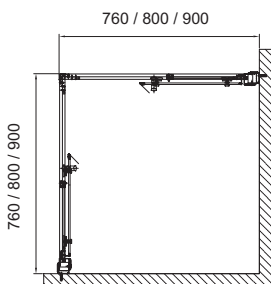

APPROVALS

CE Approved

FIXING

Screw to solid wall (fixings supplied)
Silicone to shower tray (not supplied)

ADDITIONAL INFORMATION

All shower enclosures must be installed in accordance with the fitting instructions provided. Please refer to them before installation commences.

To order	Size	Adjustment min - max	Door Opening
STYCE760	760	720 - 740	340
STYCE800	800	760 - 780	390
STYCE900	900	860 - 880	410

All measurements shown are in millimetres. Drawing sizes are not to scale. Measurement accuracy ± 5 mm.