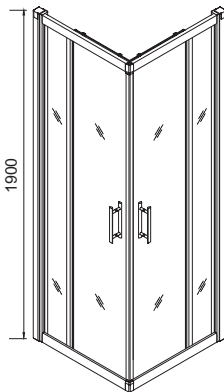

STYLE CORNER ENTRY

APPROVED

DOMESTIC

HOTEL & LEISURE

PRODUCT INFORMATION

STYCE760 760 corner entry

STYCE800 800 corner entry

STYCE900 900 corner entry

SPECIFICATIONS

- 1900mm high
- Universally handed
- Magnetic door closure
- 6mm clear toughened safety glass EN 12150-1
- Clearshield - easy clean glass protection
- Polished silver aluminium profiles EN 12373-1
- Polished chrome handles
- Profile cover caps
- Adjustable wall profiles
- Power shower suitable
- Semi-frameless side panel available
- Lifetime Guarantee***
- 30mm extension wall profile available: STYEXT

To order	Size	Adjustment min - max	Door Opening
STYCE760	760	720 - 740	340
STYCE800	800	760 - 780	390
STYCE900	900	860 - 880	410

All measurements shown are in millimetres. Drawing sizes are not to scale. Measurement accuracy ± 5 mm.