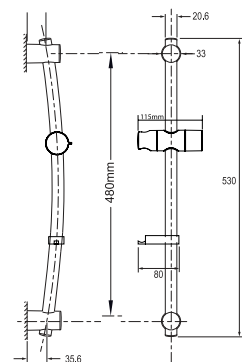

Features

Temperature Control	Thermostatic
Supply source	Gravity fed cold and hot supplies only
Cold water cistern minimum	115 litres
Inlet Connection	15mm dual entry push fittings
Outlet connections	1/2" BSP
Pipe Centres	26mm
Minimum static inlet pressure	0.0075 bar (75mm head)
Maximum static inlet pressure	1.0 bar (10m head)
Isolating valves	Full way type MUST be installed. Pipework layouts and connections MUST be such that other draw-offs will not affect water supplies to the shower
Electrical Supply voltage	230v/240v
Supply rating	3 amp
Minimum cable size	0.75mm two core L-N
RCD unit	A 30mA residual current device must be installed (either part of the consumer unit or separate). This shower must be permanently connected to a 3 amp fused connection unit and be provided with means for disconnection
Shower performance	Up to 14 litres per minute

Product Codes

NovelSR Thermostatic Power Shower | XIPSTHMSRI

Call: +353 (0) 1 628 6711 | Email: sales@earthridge.co.uk | Web: www.tritonshowers.ie