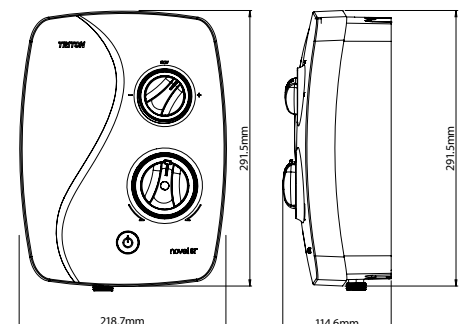

Features

Temperature Control	Thermostatic
Supply source	Gravity fed cold and hot supplies only
Cold water cistern minimum	115 litres
Inlet Connection	15mm dual entry push fittings
Outlet connections	1/2" BSP
Pipe Centres	26mm
Minimum static inlet pressure	0.0075 bar (75mm head)
Maximum static inlet pressure	1.0 bar (10m head)
Isolating valves	Full way type MUST be installed. Pipework layouts and connections MUST be such that other draw-offs will not affect water supplies to the shower
Electrical Supply voltage	230v/240v
Supply rating	3 amp
Minimum cable size	0.75mm two core L-N
RCD unit	A 30mA residual current device must be installed (either part of the consumer unit or separate). This shower must be permanently connected to a 3 amp fused connection unit and be provided with means for disconnection
Shower performance	Up to 14 litres per minute

Product Codes

NovelSR Thermostatic Power Shower | XIPSTHMSRI

Call: +353 (0) 1 628 6711 | Email: sales@earthridge.co.uk | Web: www.tritonshowers.ie