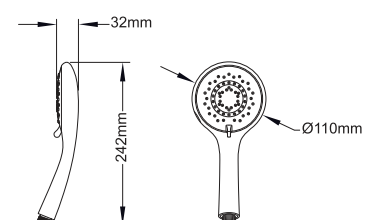

Features

Temperature Control	Thermostatic
Supply source	Gravity fed cold and hot supplies only
Cold water cistern minimum	115 litres
Inlet Connection	15mm dual entry push fittings
Outlet connections	1/2" BSP
Pipe Centres	26mm
Minimum static inlet pressure	0.0075 bar (75mm head)
Maximum static inlet pressure	1.0 bar (10m head)
Isolating valves	Full way type MUST be installed. Pipework layouts and connections MUST be such that other draw-offs will not affect water supplies to the shower
Electrical Supply voltage	230v/240v
Supply rating	3 amp
Minimum cable size	0.75mm two core L-N
RCD unit	A 30mA residual current device must be installed (either part of the consumer unit or separate). This shower must be permanently connected to a 3 amp fused connection unit and be provided with means for disconnection
Shower performance	Up to 14 litres per minute

Product Codes

NovelSR Thermostatic Power Shower | XIPSTHMSRI

Call: +353 (0) 1 628 6711 | Email: sales@earthridge.co.uk | Web: www.tritonshowers.ie