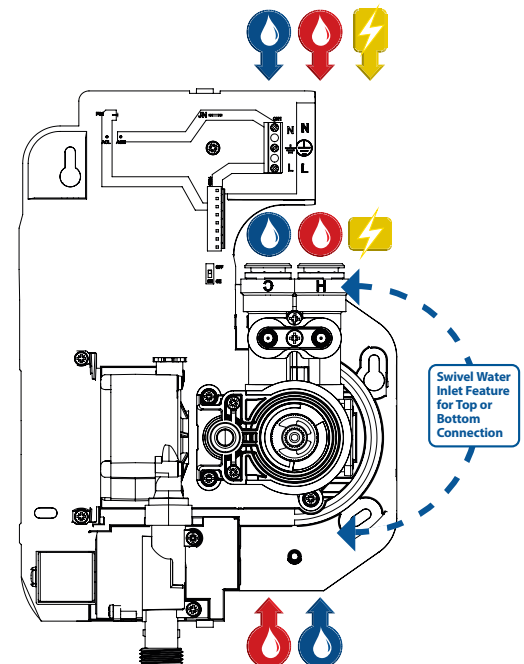

Features

Temperature Control	Thermostatic
Supply source	Gravity fed cold and hot supplies only
Cold water cistern minimum	115 litres
Inlet Connection	15mm dual entry push fittings
Outlet connections	1/2" BSP
Pipe Centres	26mm
Minimum static inlet pressure	0.0075 bar (75mm head)
Maximum static inlet pressure	1.0 bar (10m head)
Isolating valves	Full way type MUST be installed. Pipework layouts and connections MUST be such that other draw-offs will not affect water supplies to the shower
Electrical Supply voltage	230v/240v
Supply rating	3 amp
Minimum cable size	0.75mm two core L-N
RCD unit	A 30mA residual current device must be installed (either part of the consumer unit or separate). This shower must be permanently connected to a 3 amp fused connection unit and be provided with means for disconnection
Shower performance	Up to 14 litres per minute

Product Codes

NovelSR Thermostatic Power Shower | XIPSTHMSRI

Call: +353 (0) 1 628 6711 | Email: sales@earthridge.co.uk | Web: www.tritonshowers.ie