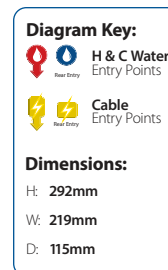

Features

Temperature Control	Thermostatic
Supply source	Gravity fed cold and hot supplies only
Cold water cistern minimum	115 litres
Inlet Connection	15mm dual entry push fittings
Outlet connections	1/2" BSP
Pipe Centres	26mm
Minimum static inlet pressure	0.0075 bar (75mm head)
Maximum static inlet pressure	1.0 bar (10m head)
Isolating valves	Full way type MUST be installed. Pipework layouts and connections MUST be such that other draw-offs will not affect water supplies to the shower
Electrical Supply voltage	230v/240v
Supply rating	3 amp
Minimum cable size	0.75mm two core L-N
RCD unit	A 30mA residual current device must be installed (either part of the consumer unit or separate). This shower must be permanently connected to a 3 amp fused connection unit and be provided with means for disconnection
Shower performance	Up to 14 litres per minute

Product Codes

NovelSR Thermostatic Power Shower | XIPSTHMSRI

Call: +353 (0) 1 628 6711 | Email: sales@earthridge.co.uk | Web: www.tritonshowers.ie