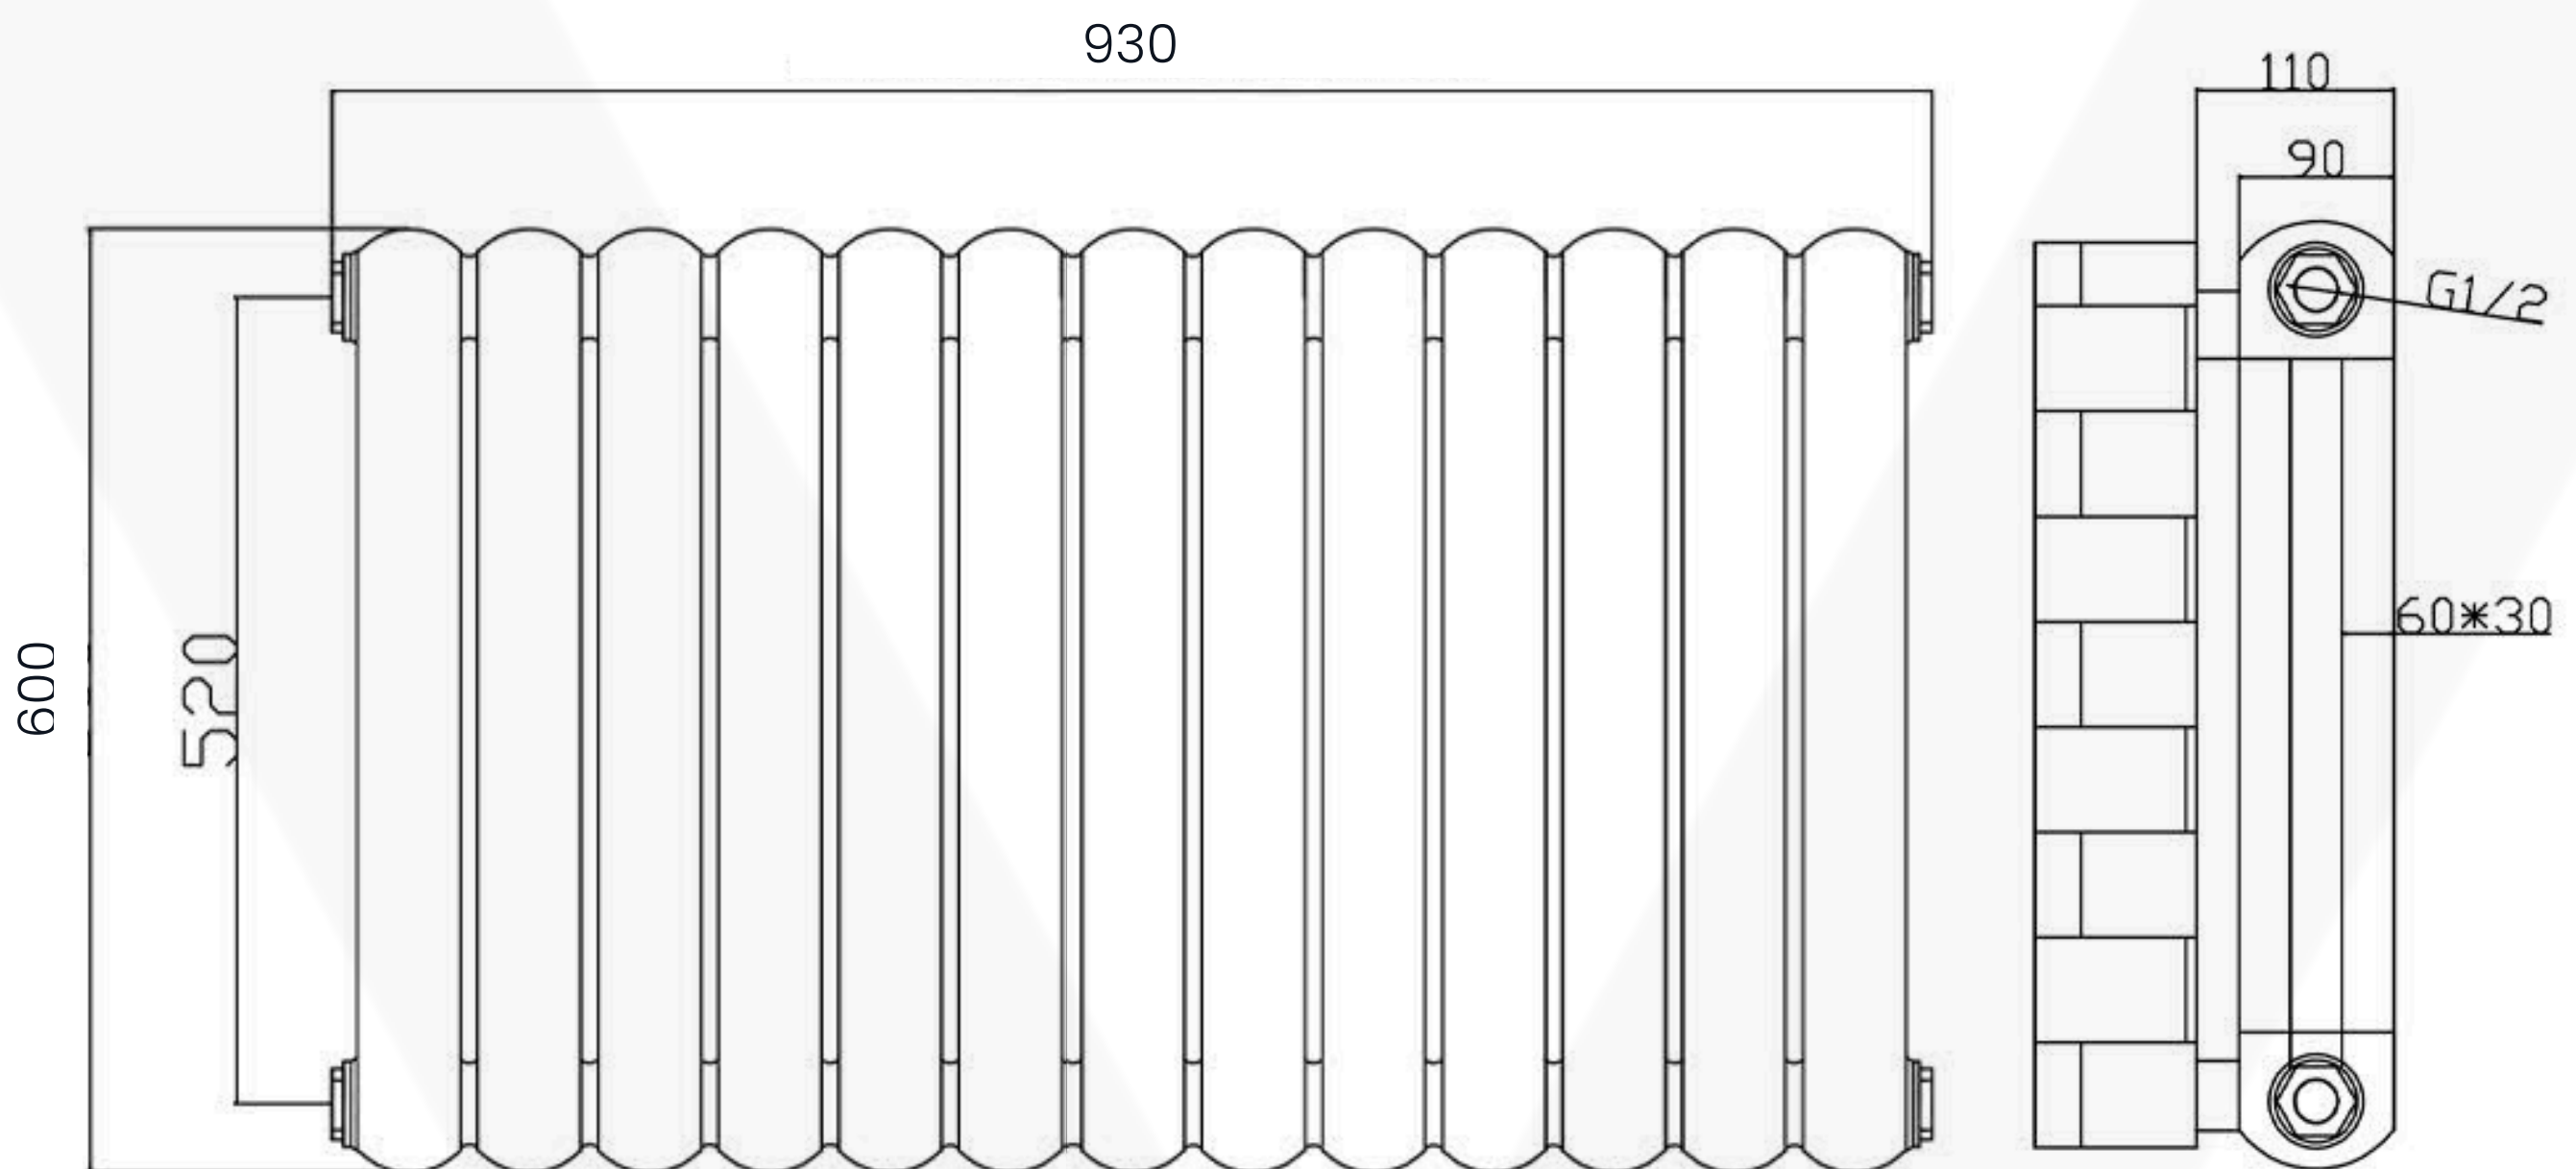

Circa Data Sheet

600 x 930mm Black Designer Radiator

Height: 600mm

No. Of Tubes: 13

Colour: Black

BTU: @ Delta T50: 4340mm **@ Delta T60:** 5512mm

Width: 930mm

Water Content: 1698mm

Watts: 1273

All Vaporo radiators are BOE and pipe centres are the radiator width plus 74mm.

If used with Vaporo Valves.

Please note due to manufacturing tolerances pipe centres may vary by +/- 10mm, we recommend that pipe work is not altered until your radiator is on site.