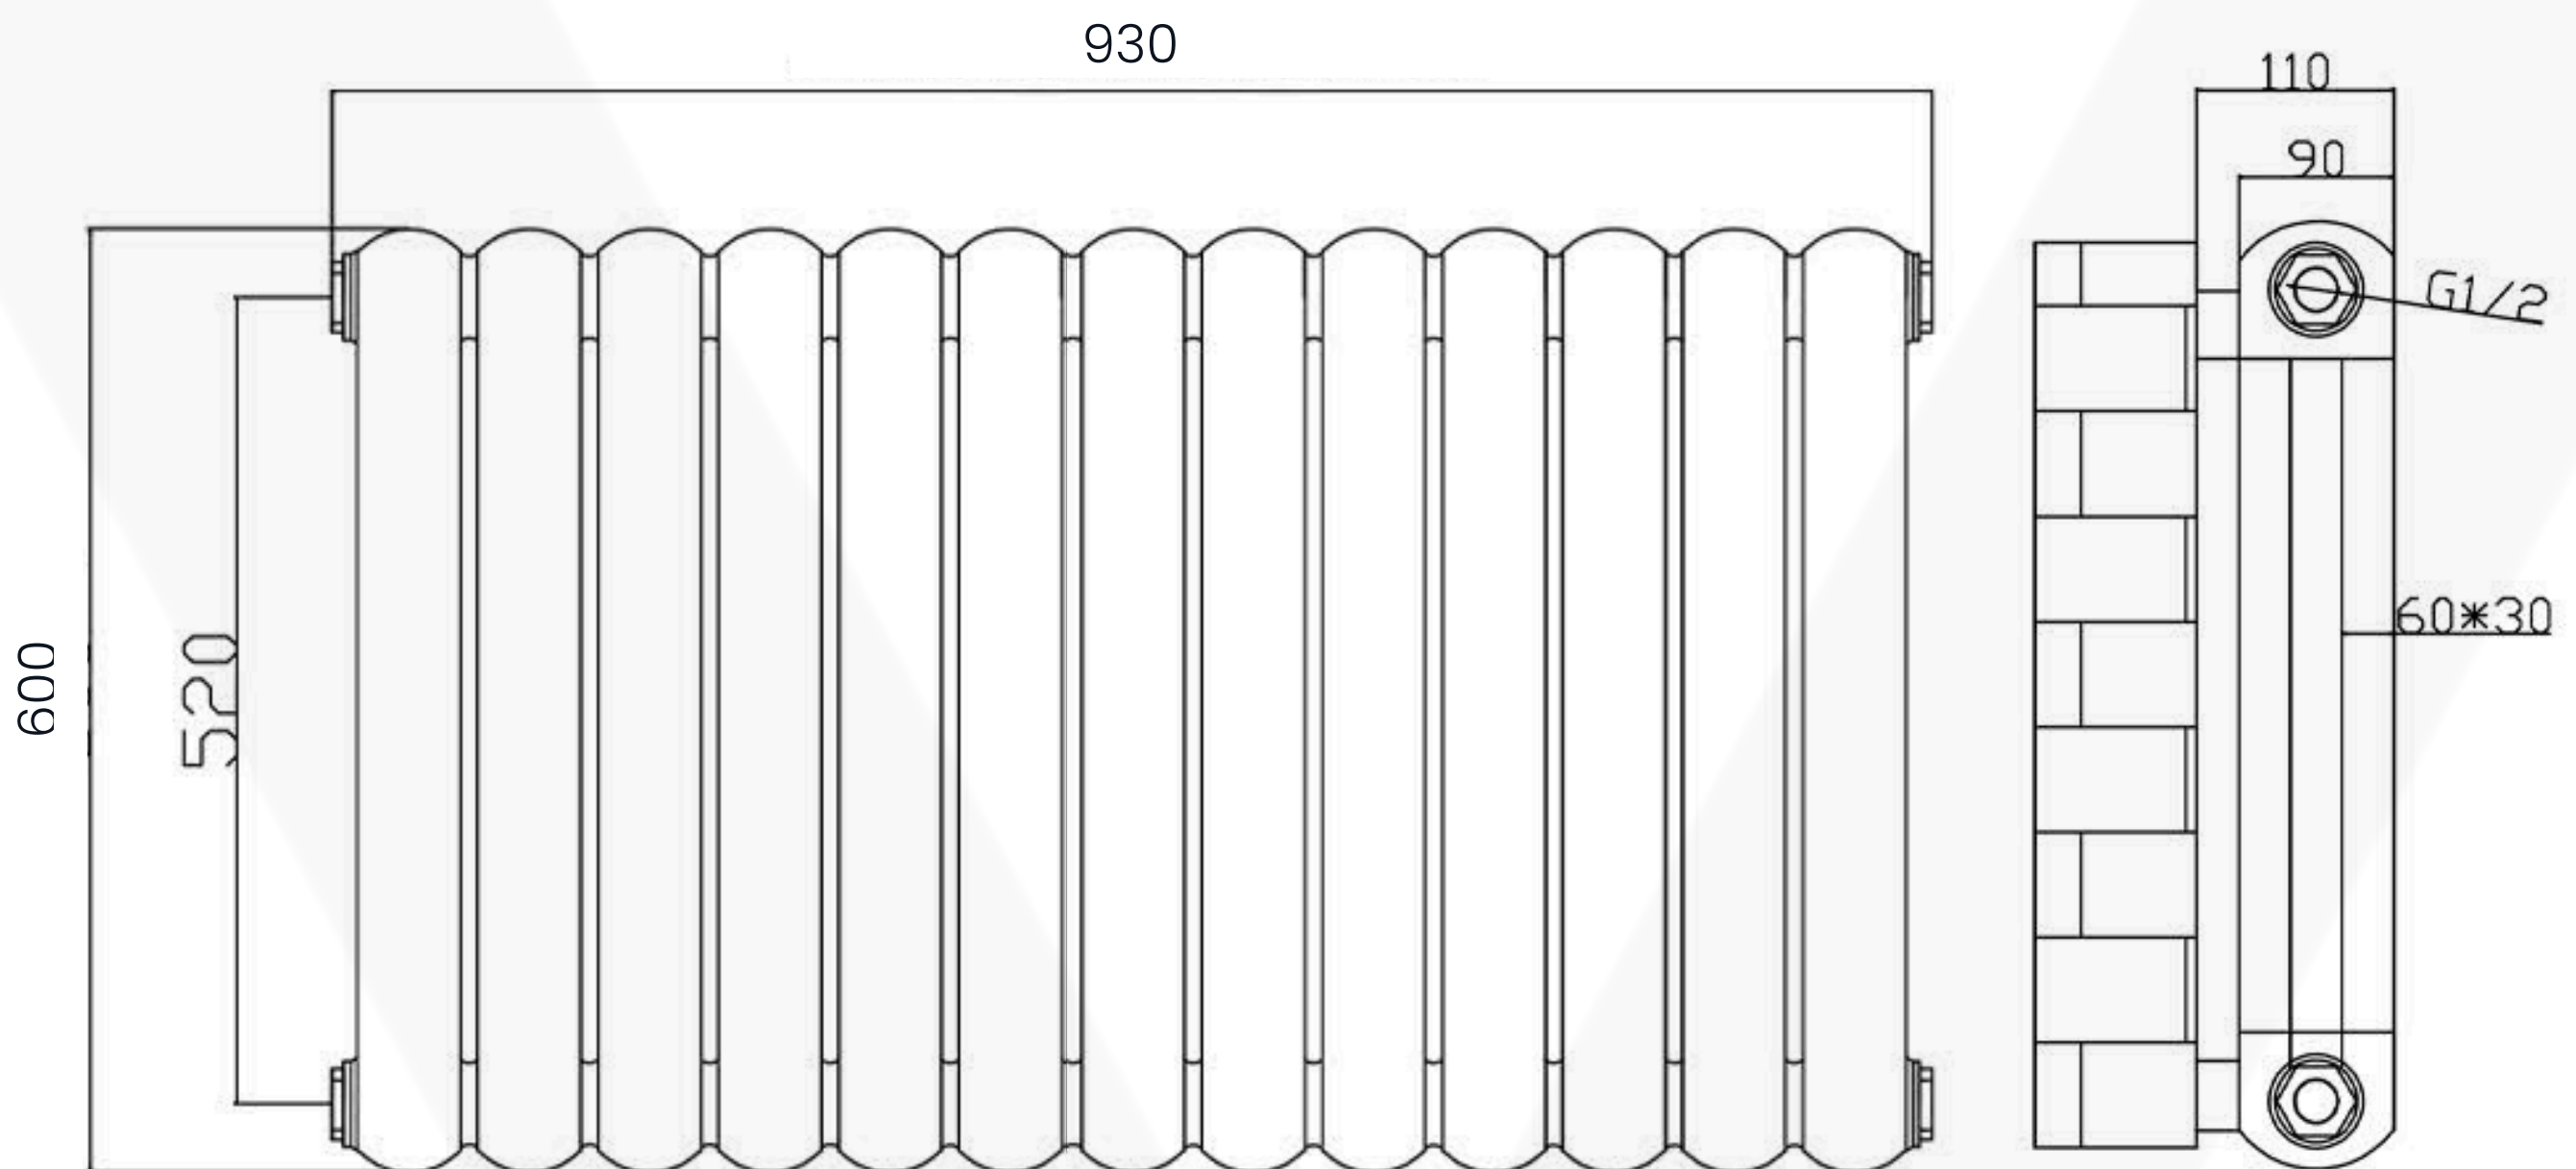

## 600 x 930mm Anthracite Designer Radiator

**Height:** 600mm  
**No. Of Tubes:** 13  
**Colour:** Anthracite  
**BTU: @ Delta T50:** 4340mm

**Width:** 930mm  
**Water Content:** 1698mm  
**Watts:** 1273  
**@ Delta T60:** 5512mm

All Vaporo radiators are BOE and pipe centres are the radiator width plus 74mm.

\*If used with Vaporo Valves.\*

Please note due to manufacturing tolerances pipe centres may vary by +/- 10mm, we recommend that pipe work is not altered until your radiator is on site.