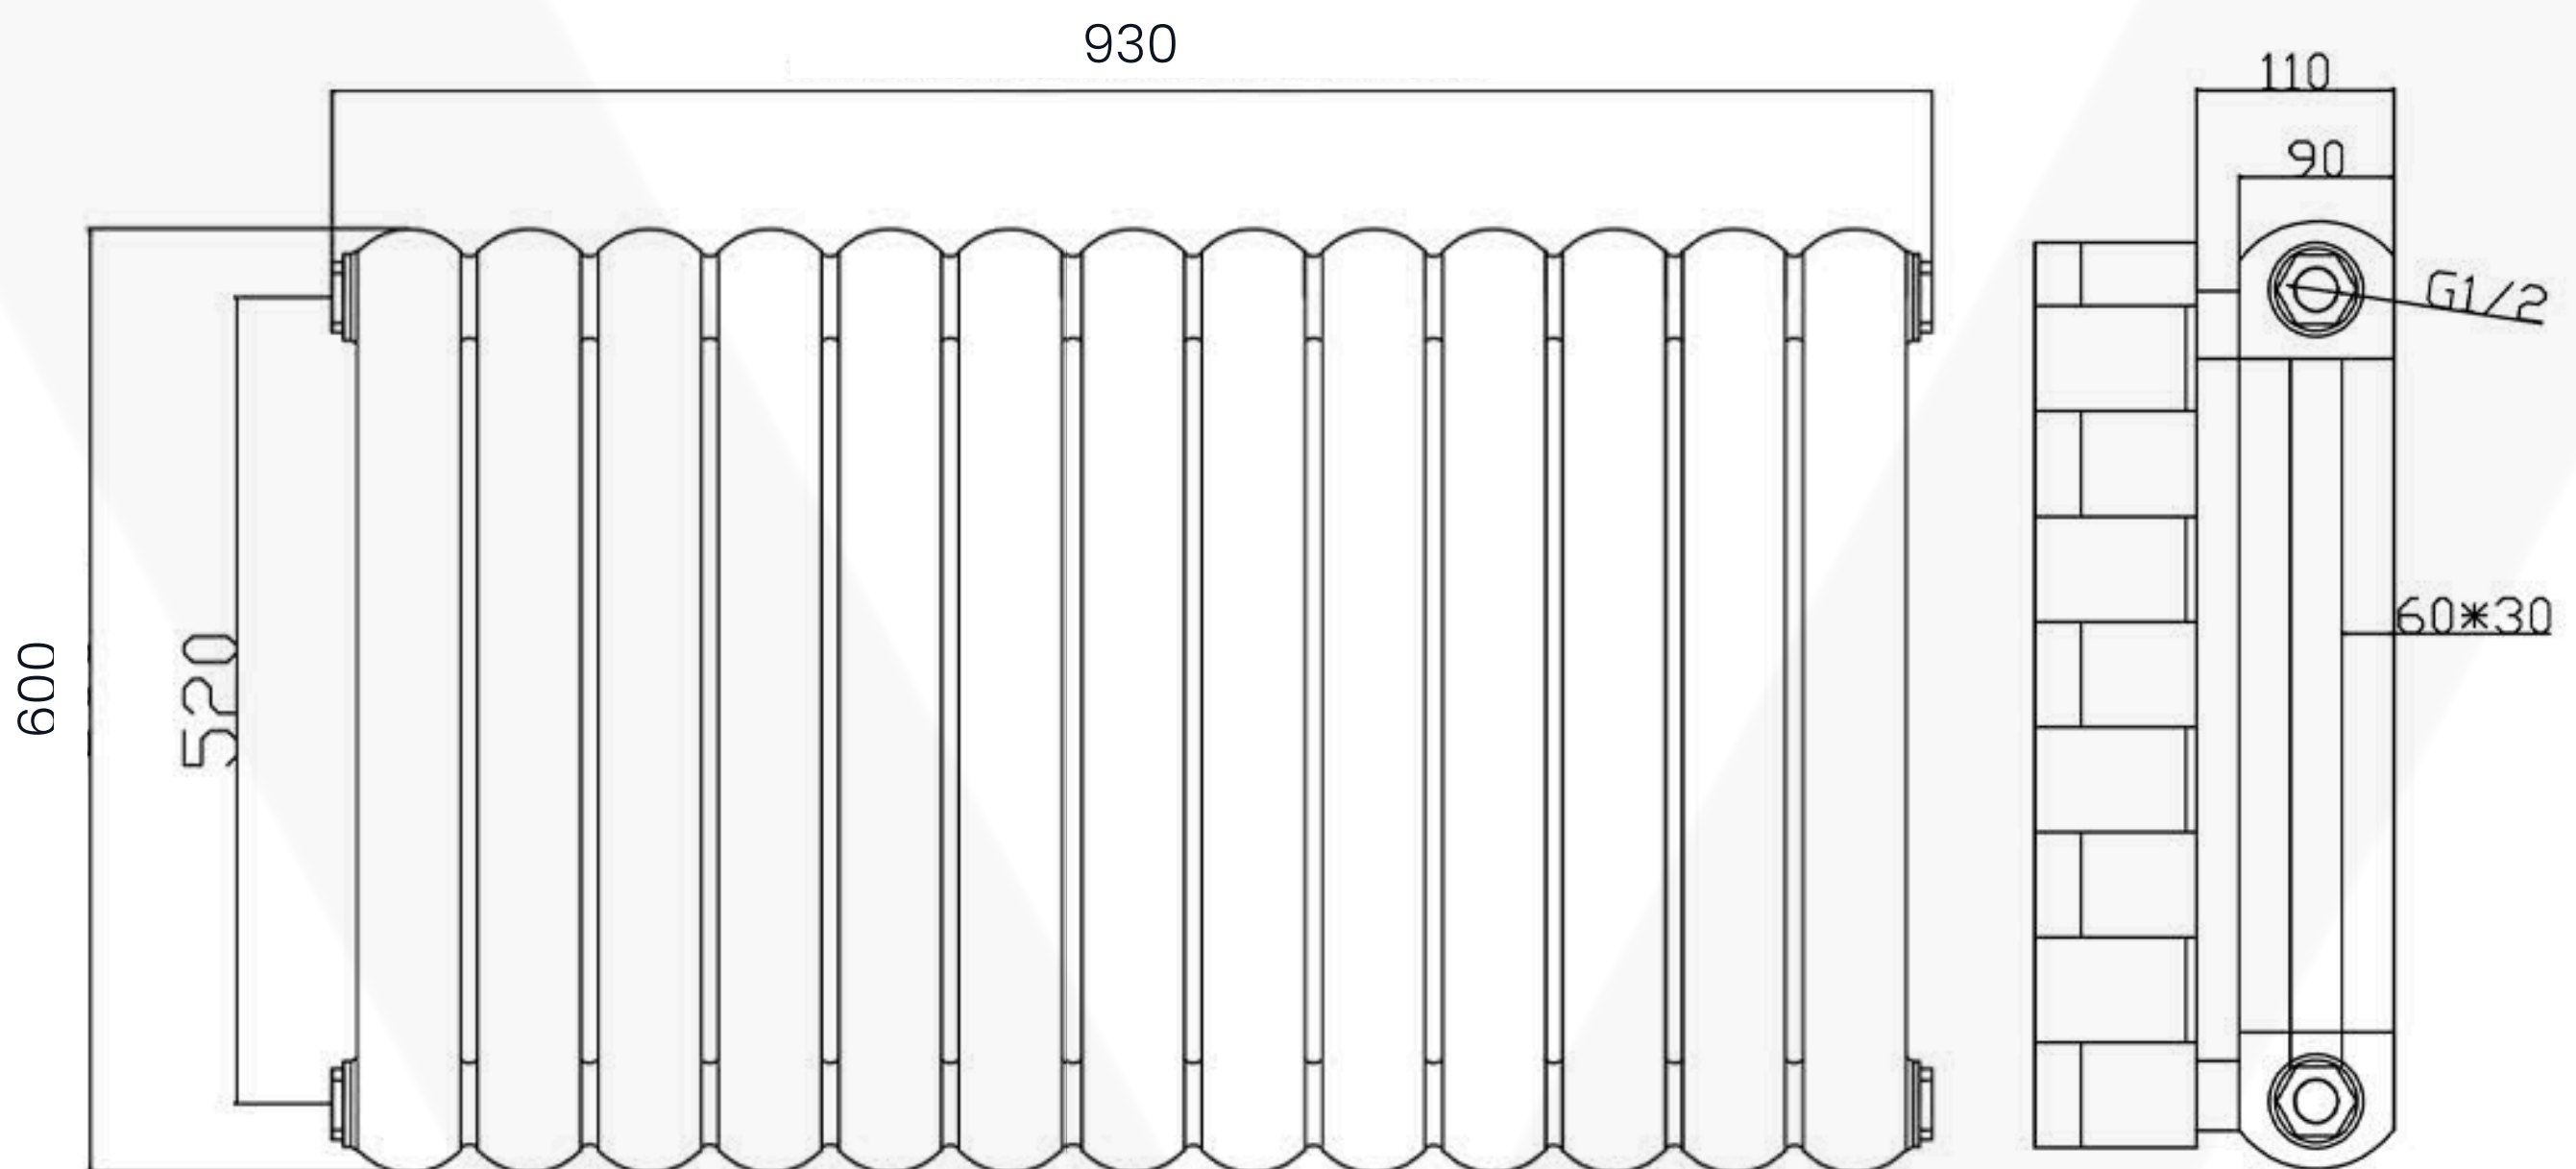

Circa Data Sheet

600 x 930mm White Designer Radiator

Height: 600mm

No. Of Tubes: 13

Colour: White

BTU: @ Delta T50: 4340mm **@ Delta T60:** 5512mm

Width: 930mm

Water Content: 1698mm

Watts: 1273

All Vaporo radiators are BOE and pipe centres are the radiator width plus 74mm.

If used with Vaporo Valves.

Please note due to manufacturing tolerances pipe centres may vary by +/- 10mm, we recommend that pipe work is not altered until your radiator is on site.