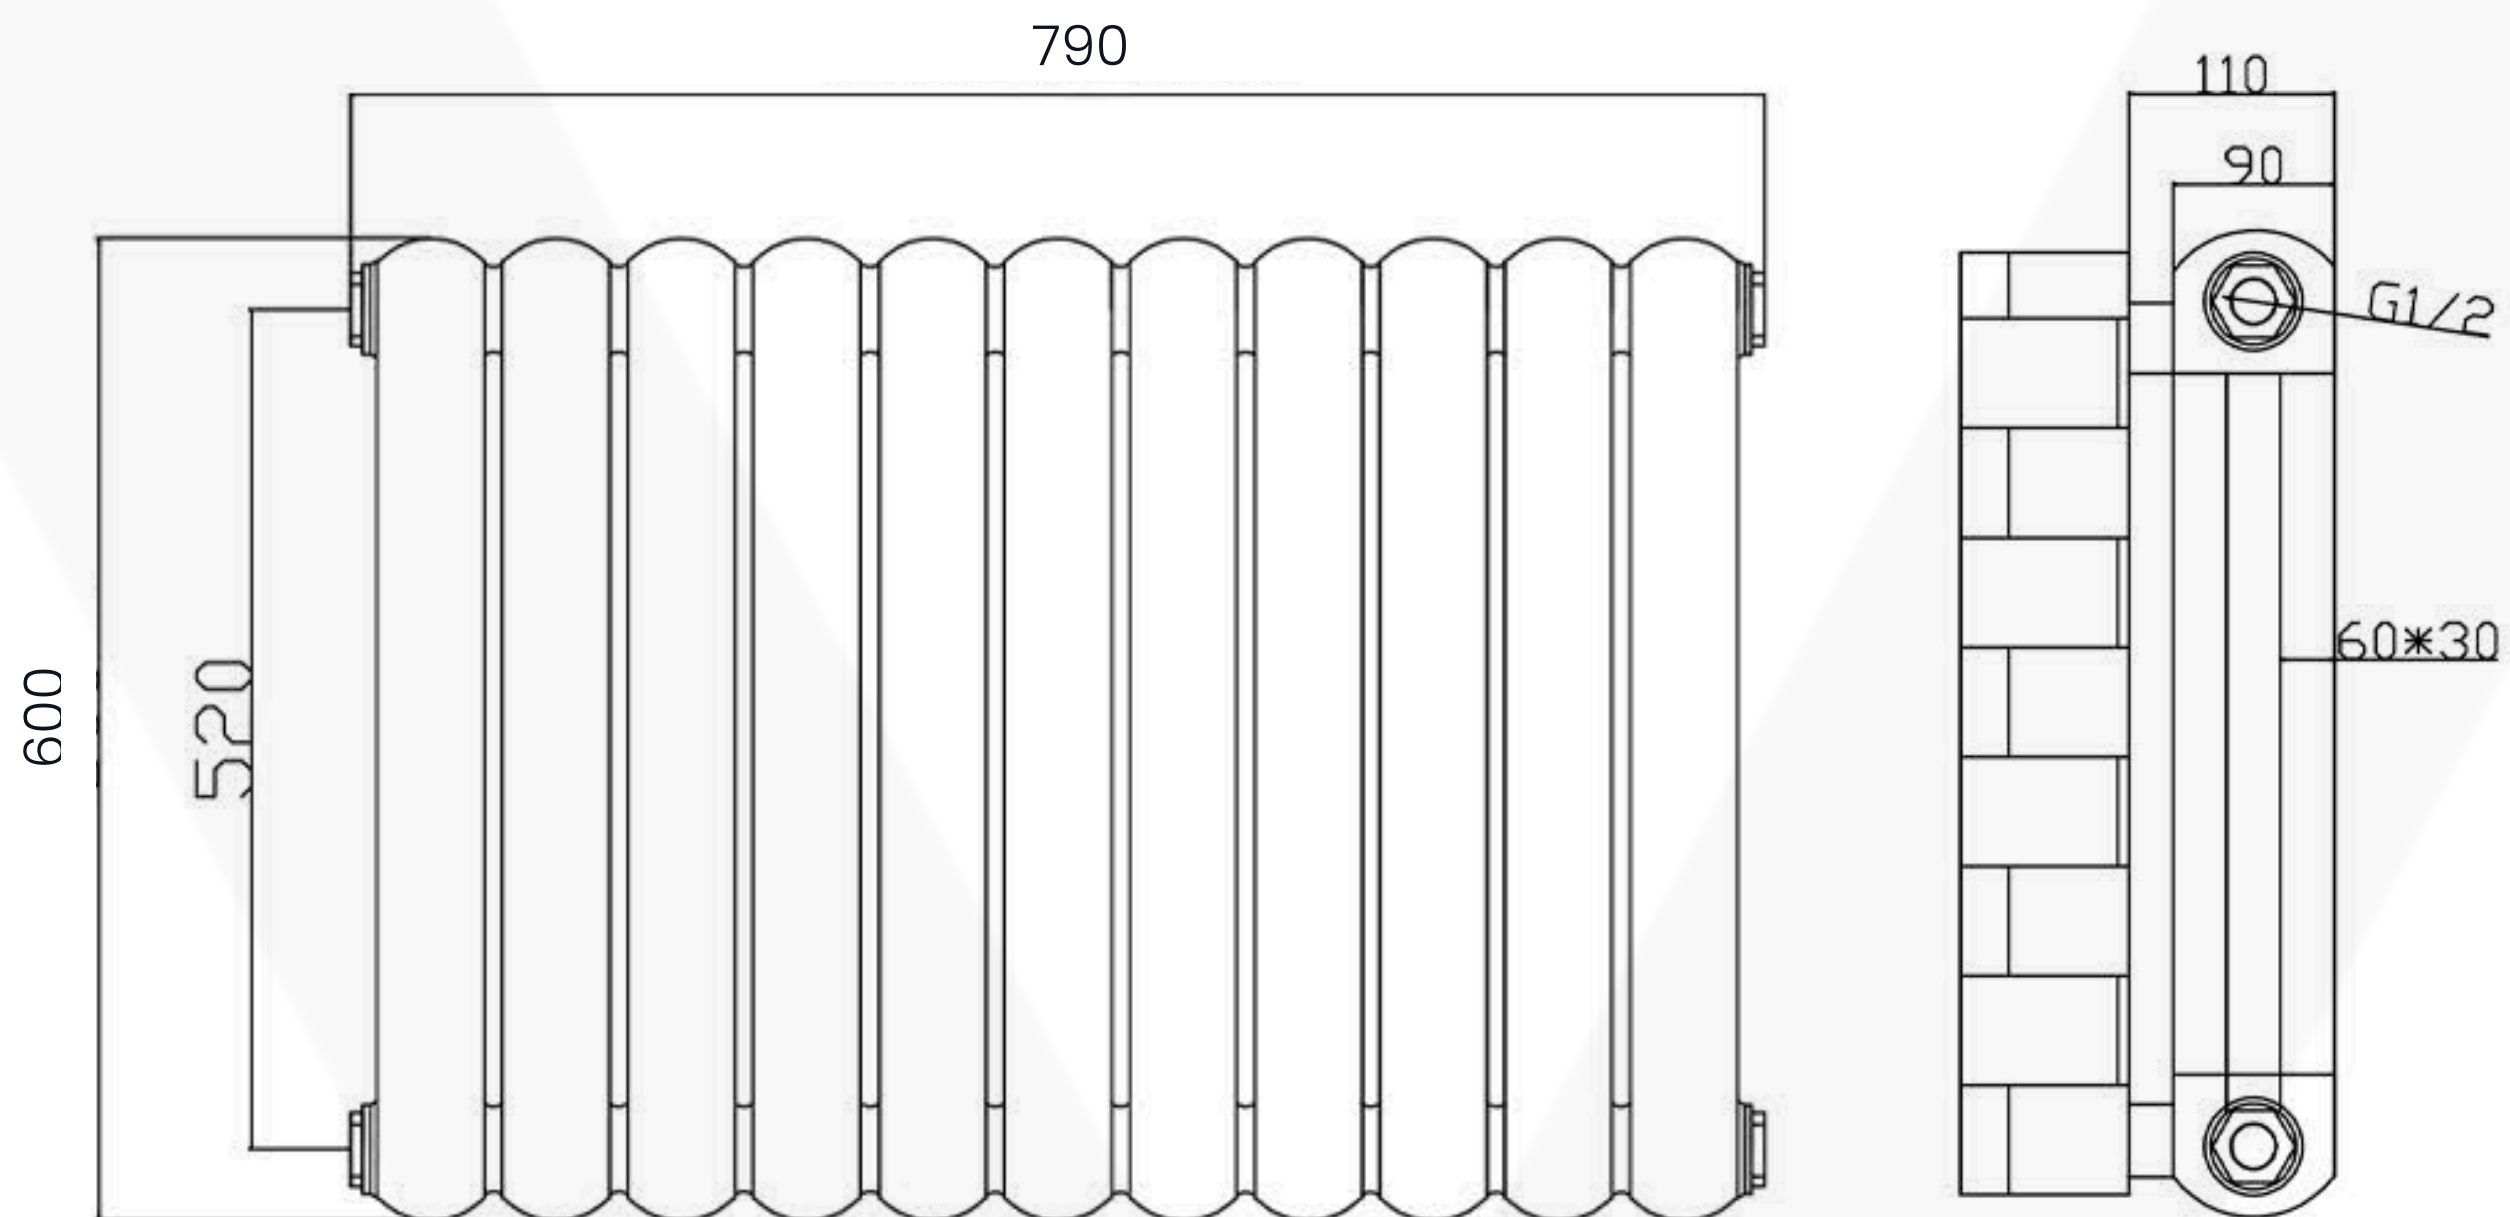

Circa Data Sheet

600 x 790mm Brushed Bronze Designer Radiator

Height: 600mm
No. Of Tubes: 11
Colour: Brushed Bronze
BTU: @ Delta T50: 3672mm

Width: 790mm
Water Content: 1698mm
Watts: 1077
BTU: @ Delta T60: 4663mm

All Vaporo radiators are BOE and pipe centres are the radiator width plus 74mm.

If used with Vaporo Valves.

Please note due to manufacturing tolerances pipe centres may vary by +/- 10mm, we recommend that pipe work is not altered until your radiator is on site.