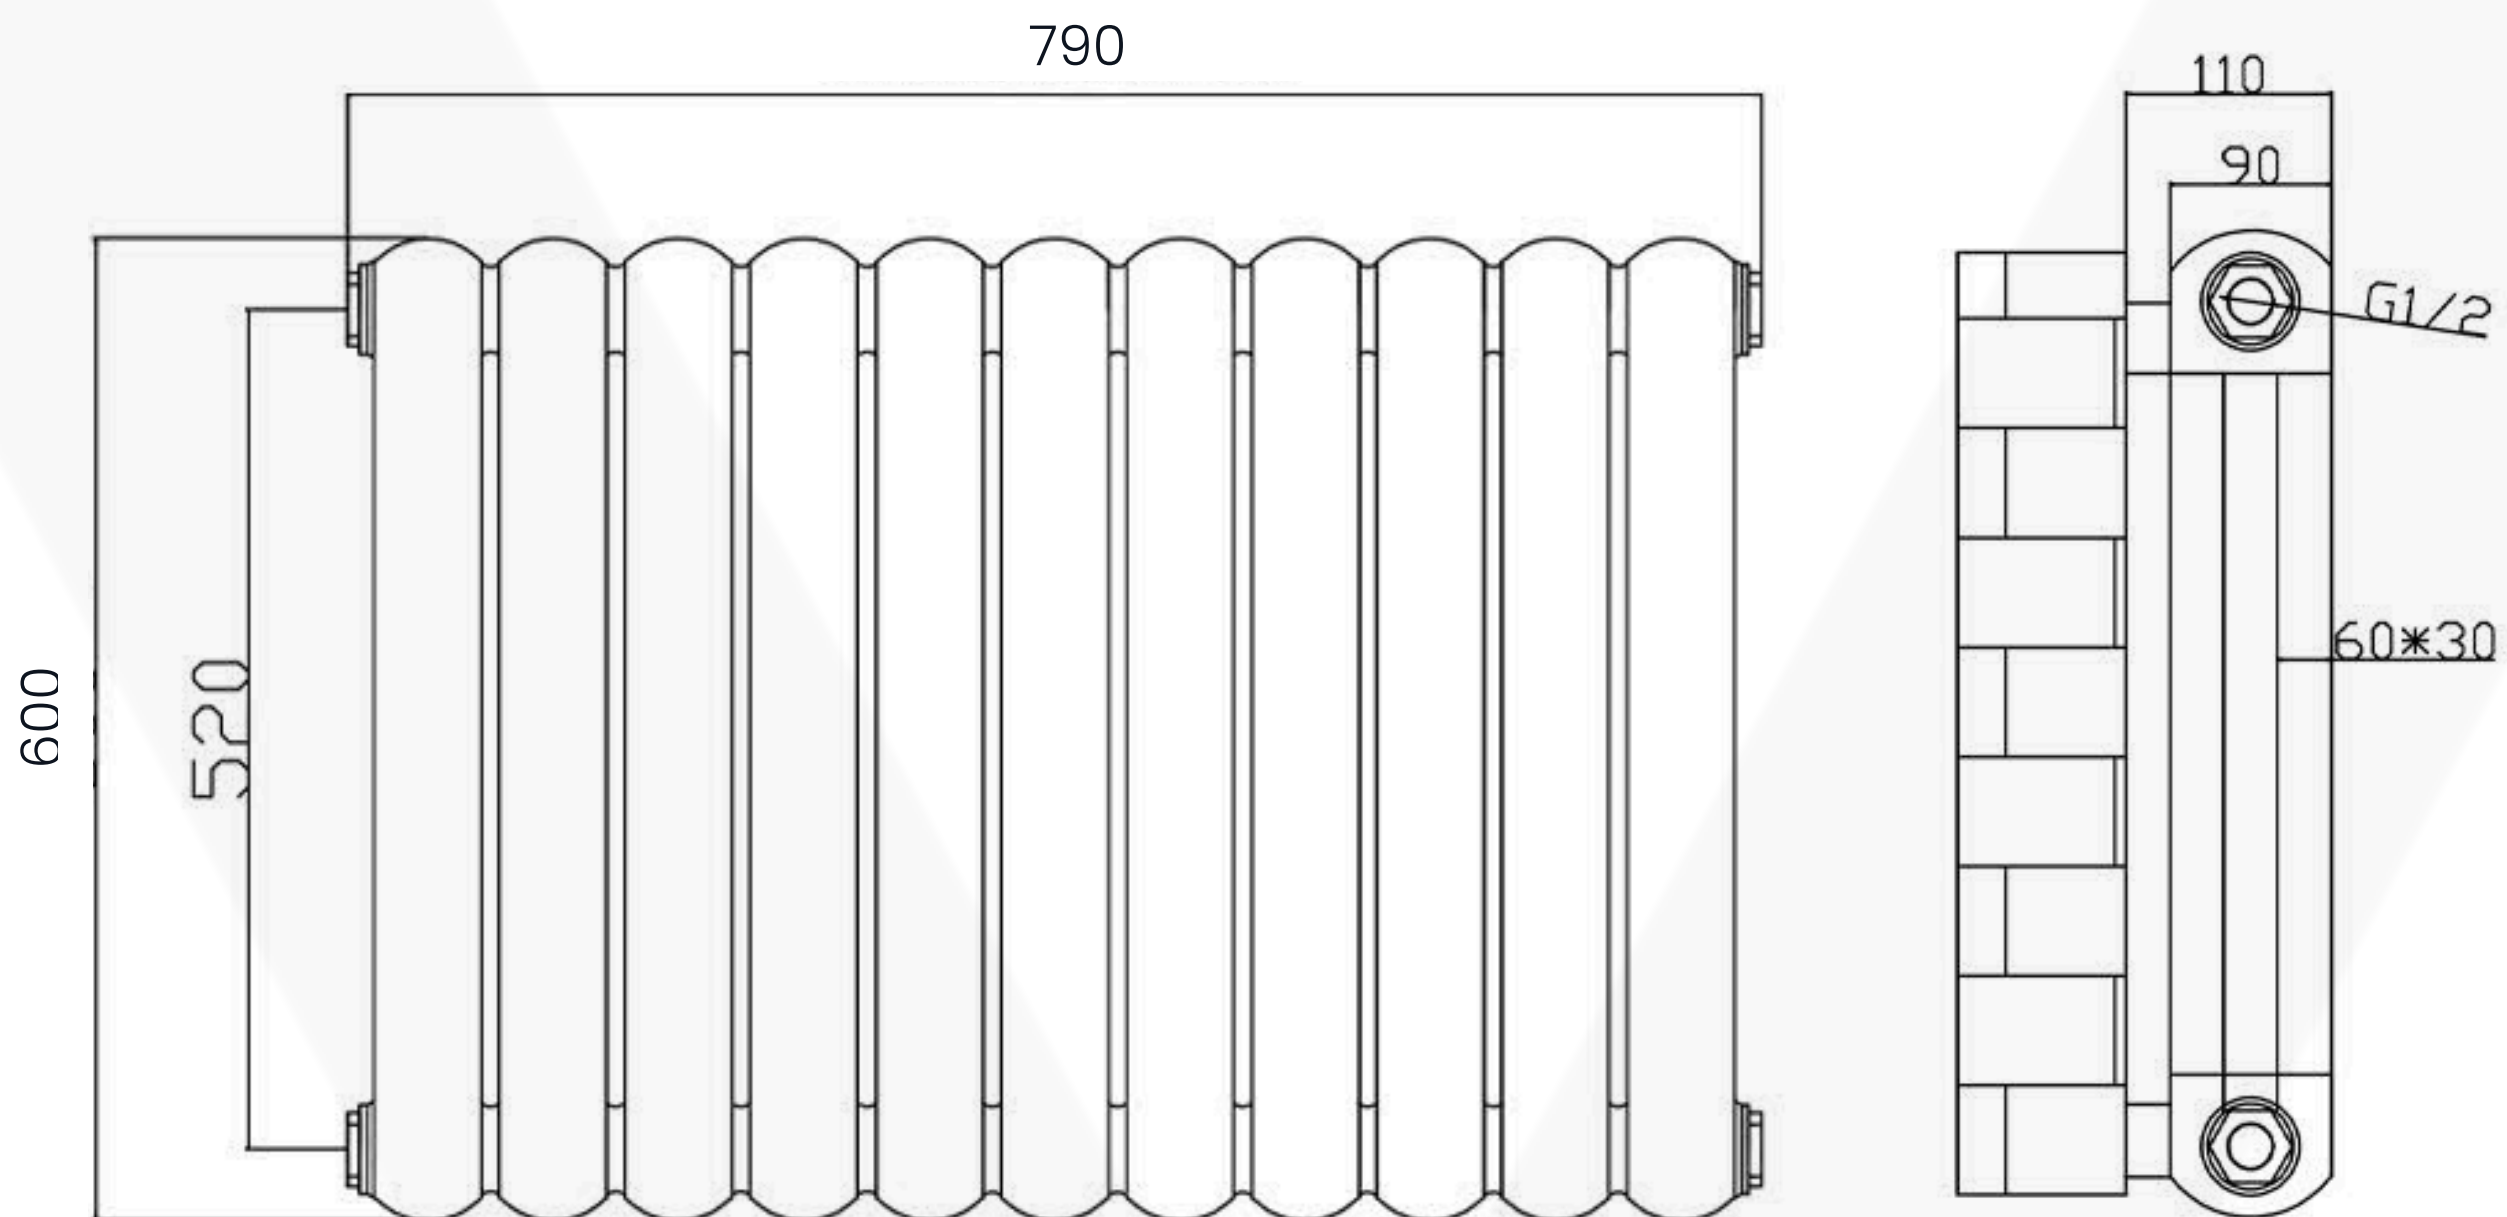

## 600 x 790mm Black Designer Radiator

**Height:** 600mm

**No. Of Tubes:** 11

**Colour:** Black

**BTU: @ Delta T50:** 3672mm **@ Delta T60:** 4663mm

**Width:** 790mm

**Water Content:** 1698mm

**Watts:** 1077

All Vaporo radiators are BOE and pipe centres are the radiator width plus 74mm.

\*If used with Vaporo Valves.\*

Please note due to manufacturing tolerances pipe centres may vary by +/- 10mm, we recommend that pipe work is not altered until your radiator is on site.