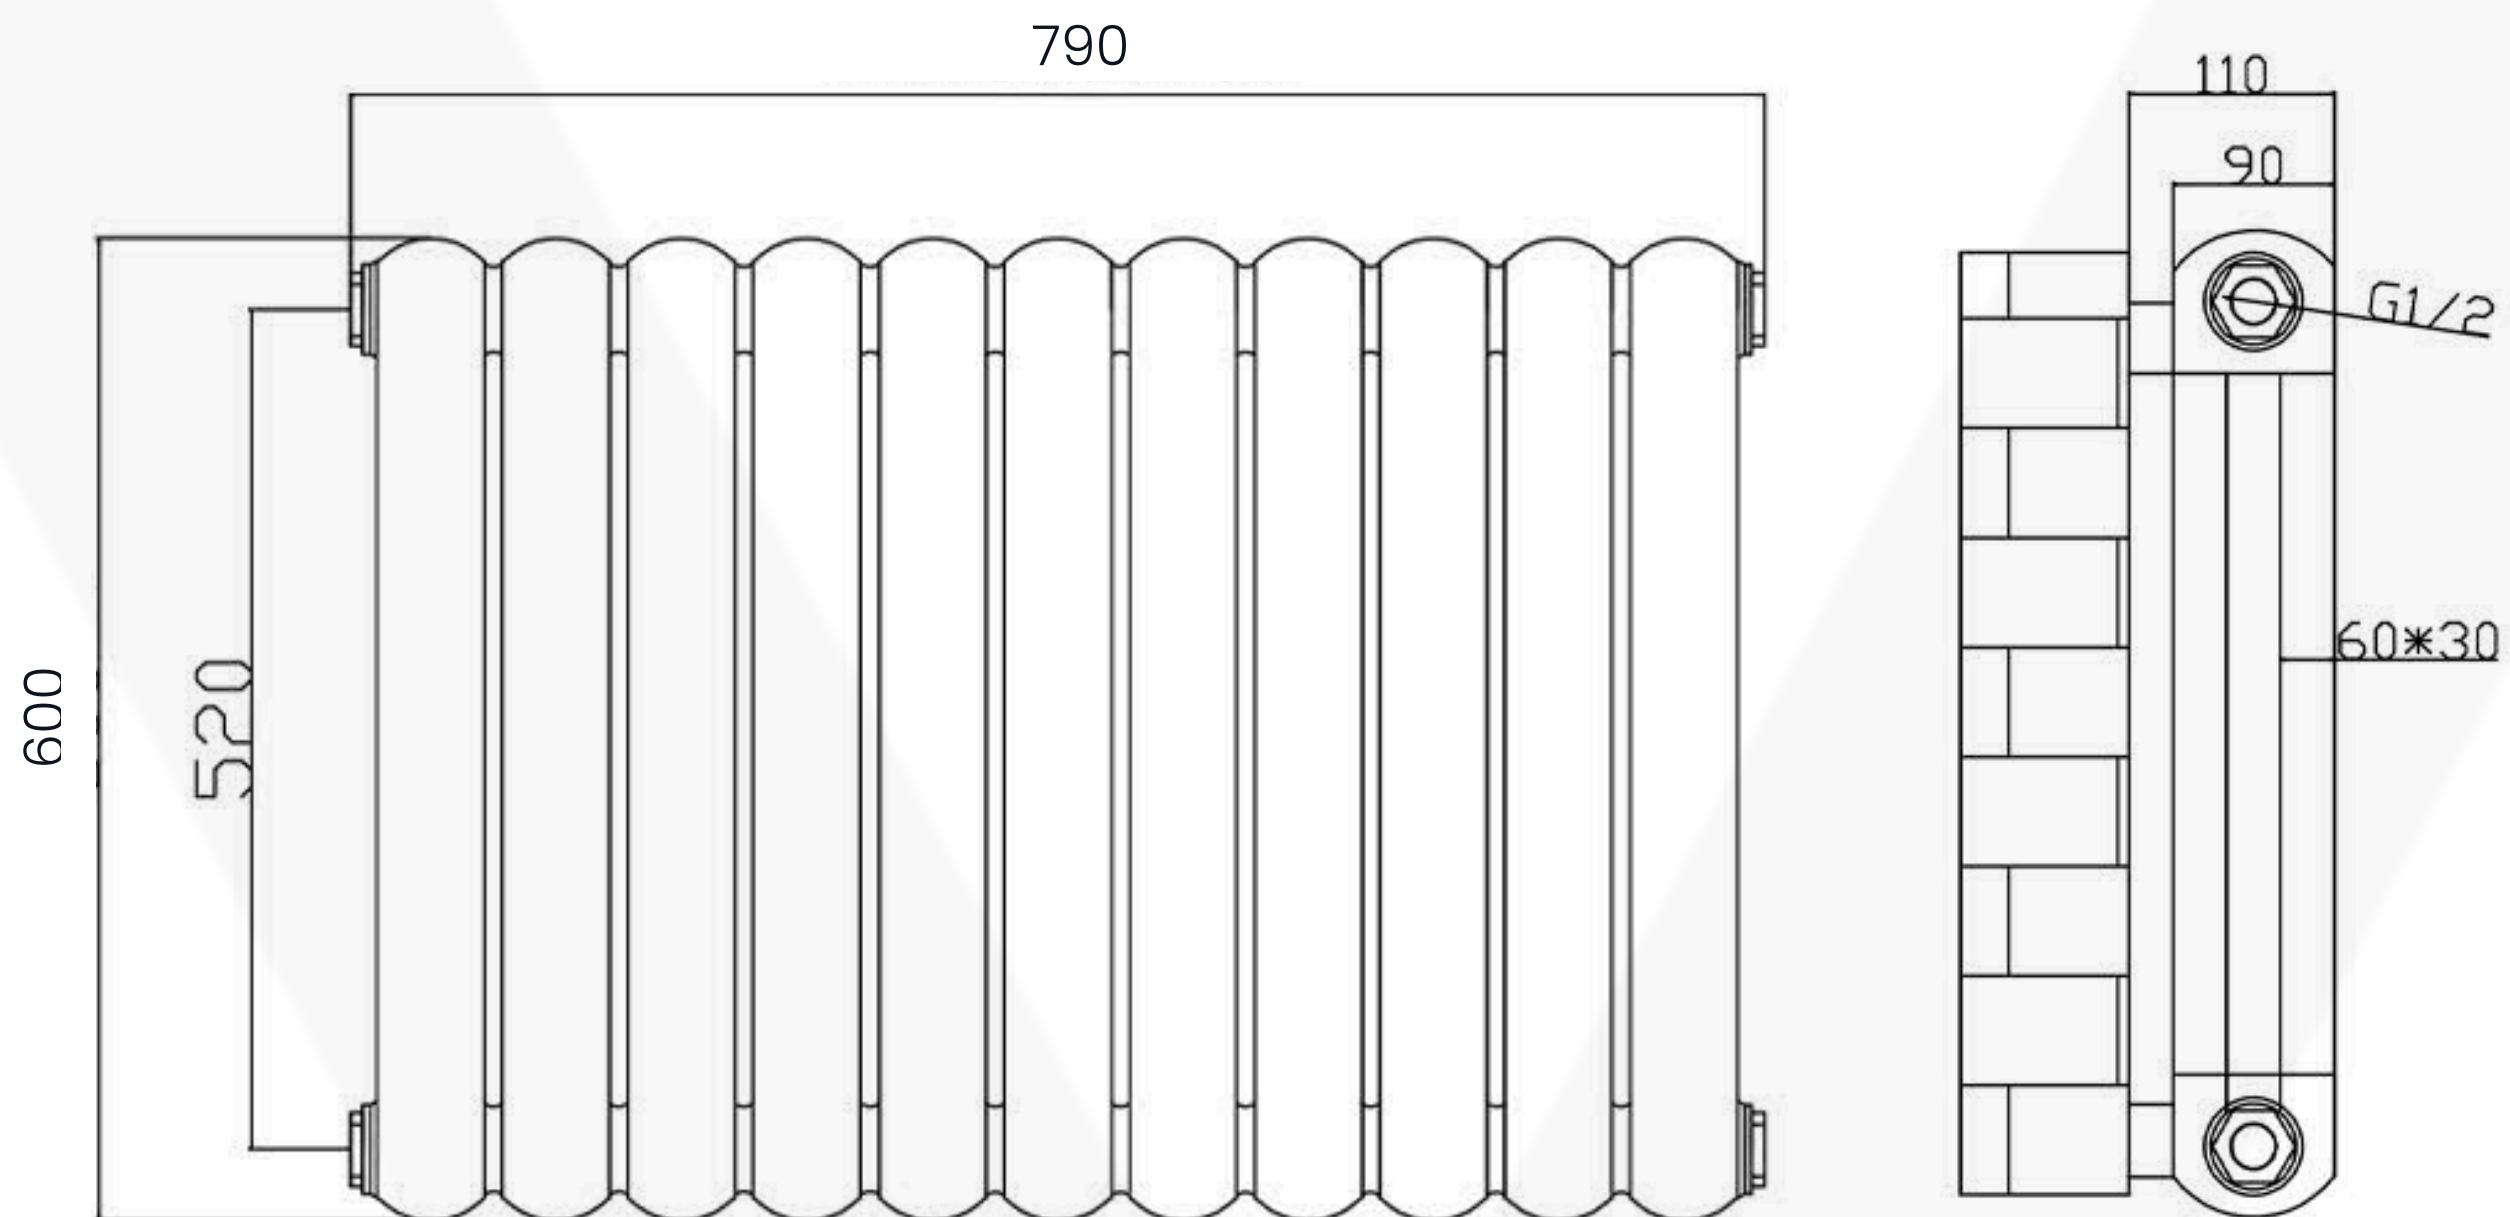

Circa Data Sheet

600 x 790mm Anthracite Designer Radiator

Height: 600mm
No. Of Tubes: 11
Colour: Anthracite
BTU: @ Delta T50: 3672mm

Width: 790mm
Water Content: 1698mm
Watts: 1077
BTU: @ Delta T60: 4663mm

All Vaporo radiators are BOE and pipe centres are the radiator width plus 74mm.

If used with Vaporo Valves.

Please note due to manufacturing tolerances pipe centres may vary by +/- 10mm, we recommend that pipe work is not altered until your radiator is on site.