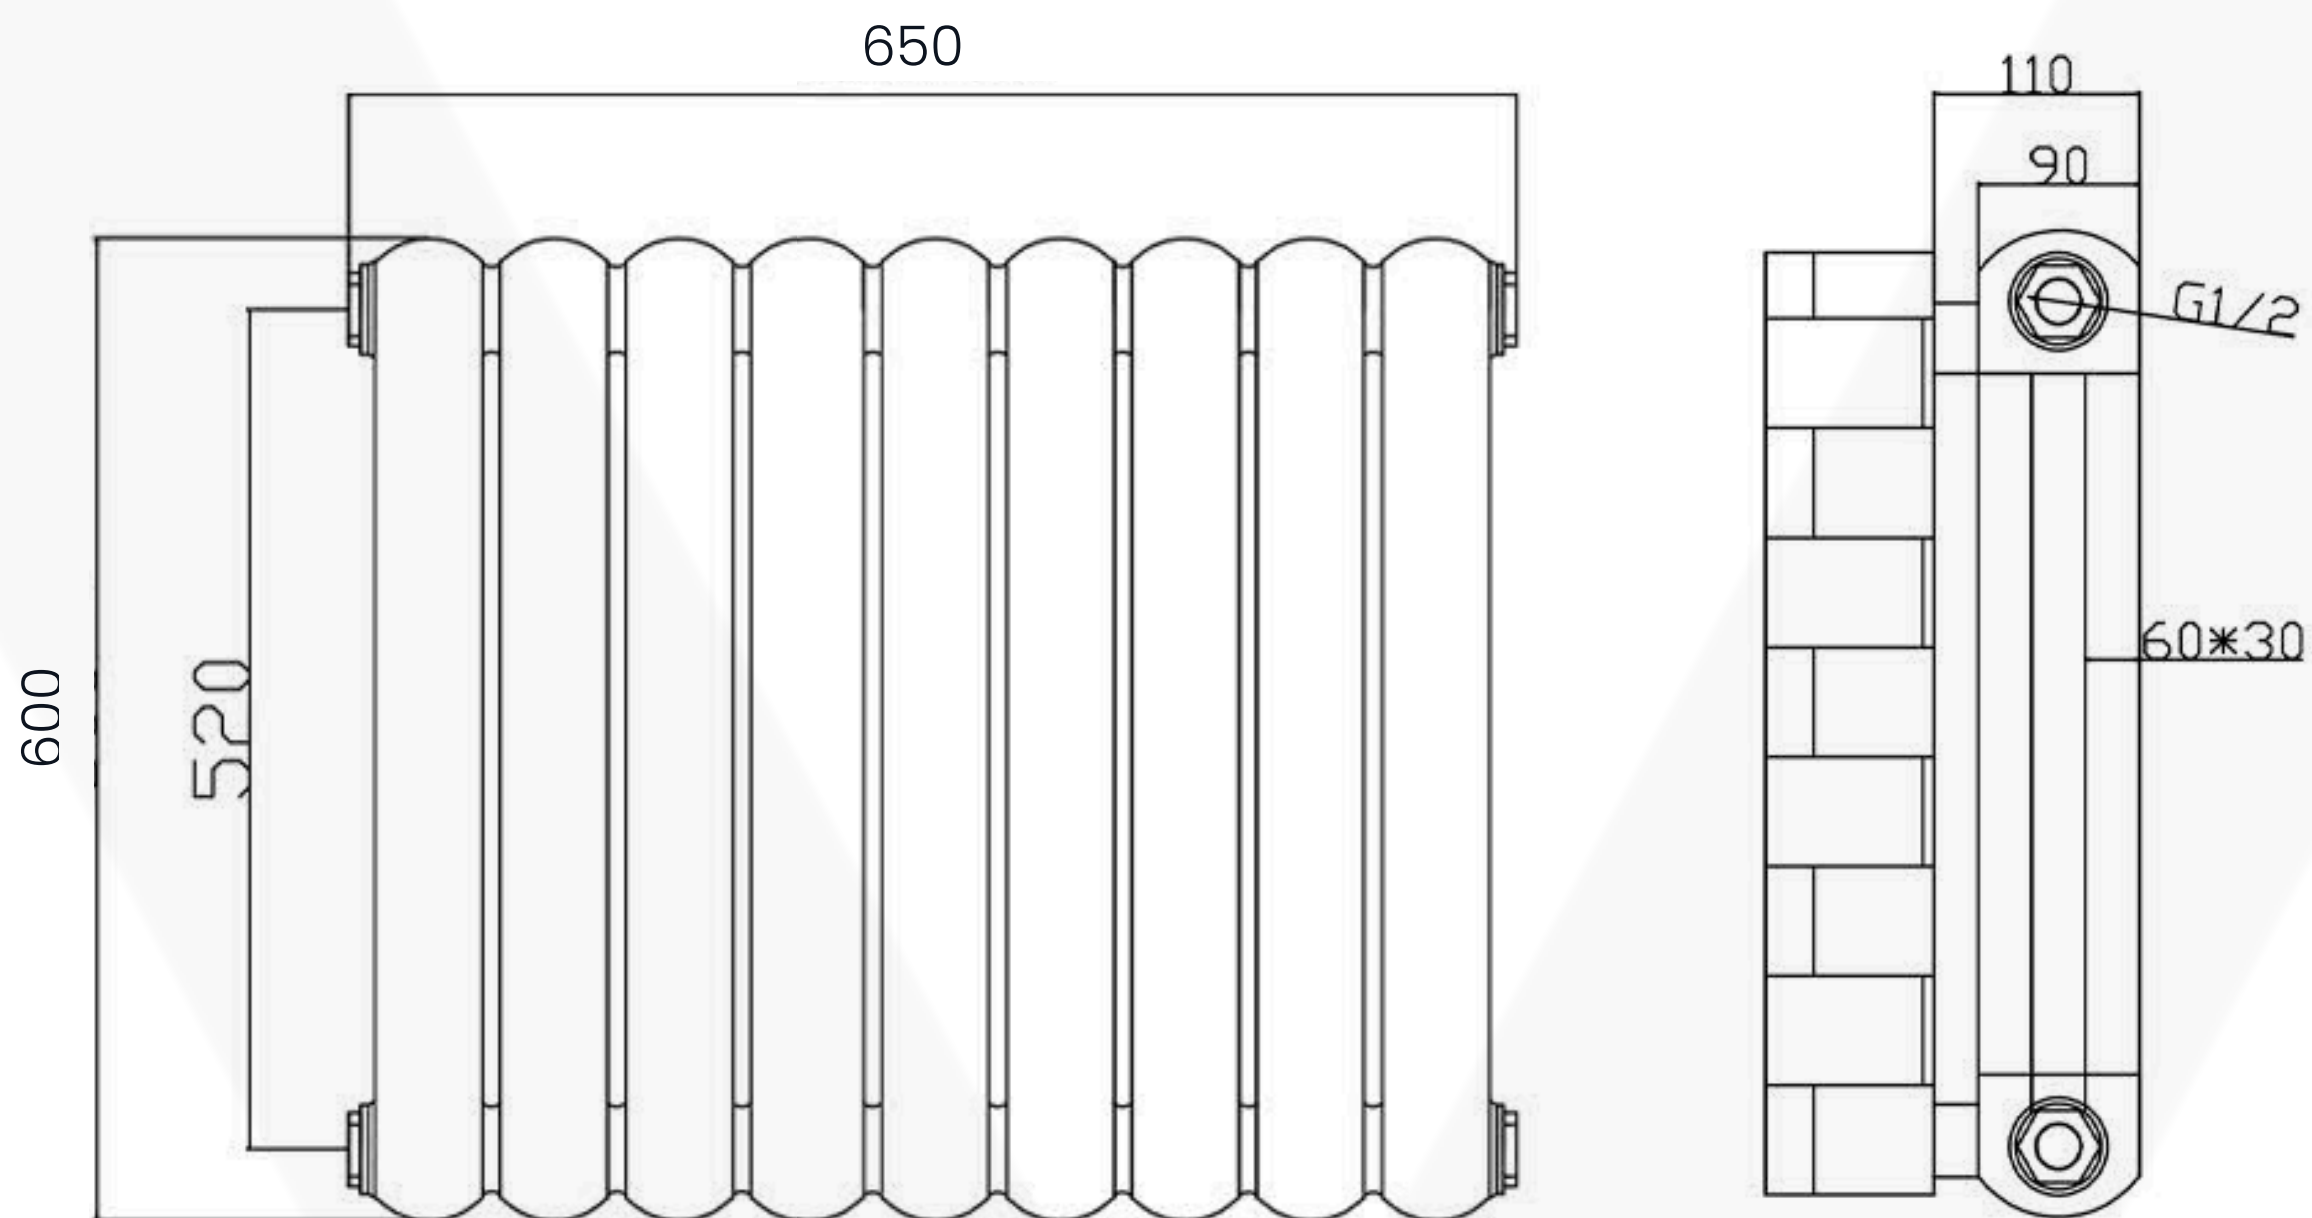

# Circa Data Sheet

600 x 650mm Brushed Bronze Designer Radiator

**Height:** 600mm

**No. Of Tubes:** 9

**Colour:** Brushed Bronze

**BTU: @ Delta T50:** 3005mm **@ Delta T60:** 3816mm

**Width:** 650mm

**Water Content:** 1698mm

**Watts:** 881

All Vaporo radiators are BOE and pipe centres are the radiator width plus 74mm.

\*If used with Vaporo Valves.\*

Please note due to manufacturing tolerances pipe centres may vary by +/- 10mm, we recommend that pipe work is not altered until your radiator is on site.