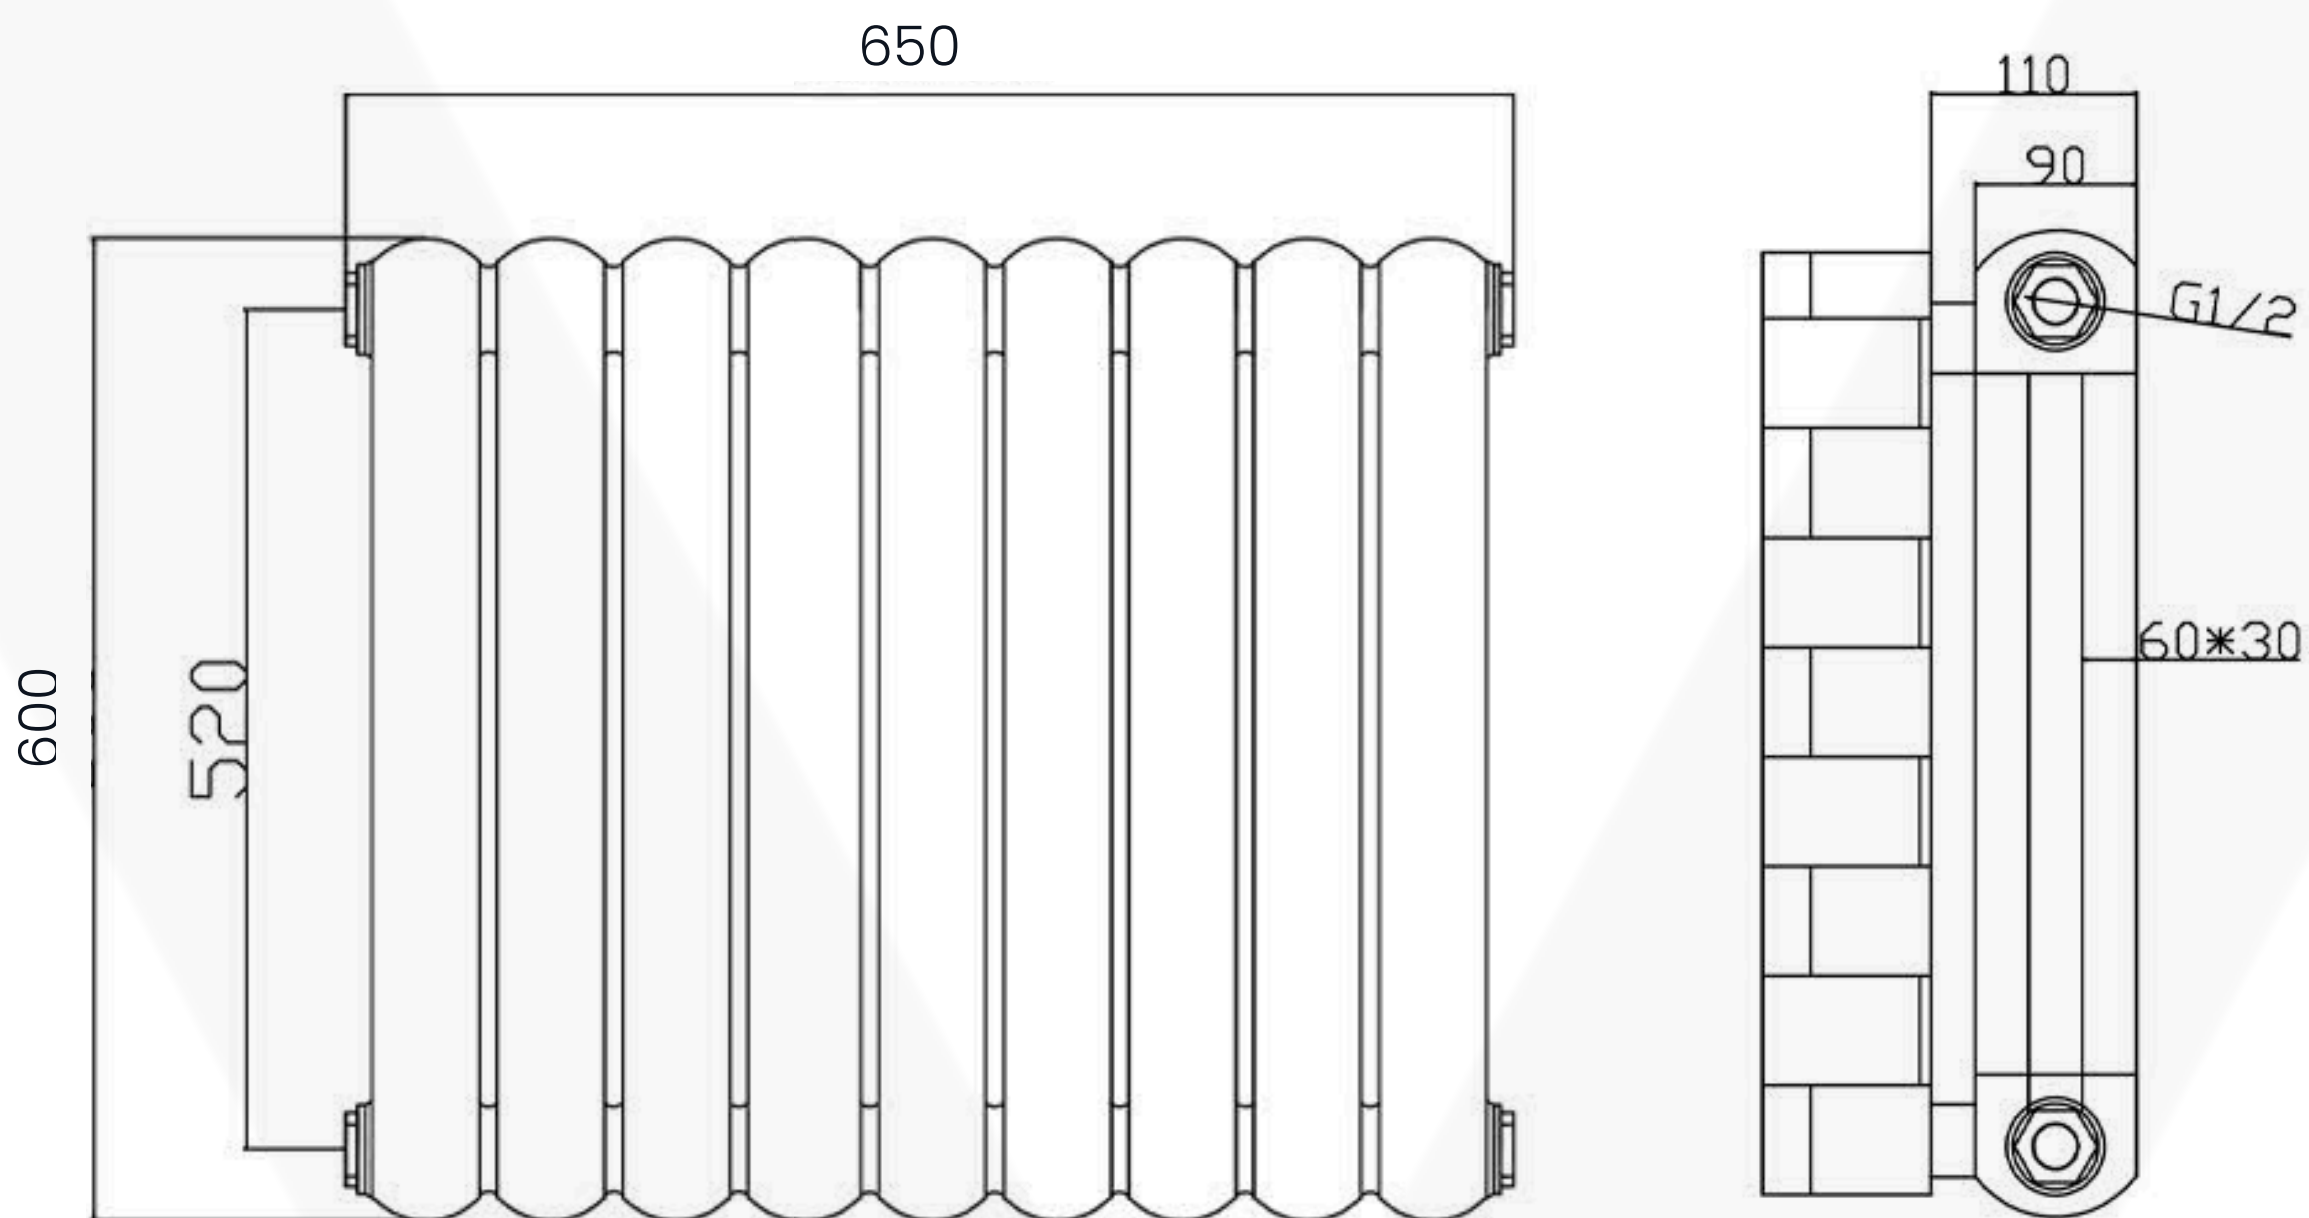

Circa Data Sheet

600 x 650mm Black Designer Radiator

Height: 600mm

No. Of Tubes: 9

Colour: Black

BTU: @ Delta T50: 3005mm **@ Delta T60:** 3816mm

Width: 650mm

Water Content: 1698mm

Watts: 881

All Vaporo radiators are BOE and pipe centres are the radiator width plus 74mm.

If used with Vaporo Valves.

Please note due to manufacturing tolerances pipe centres may vary by +/- 10mm, we recommend that pipe work is not altered until your radiator is on site.