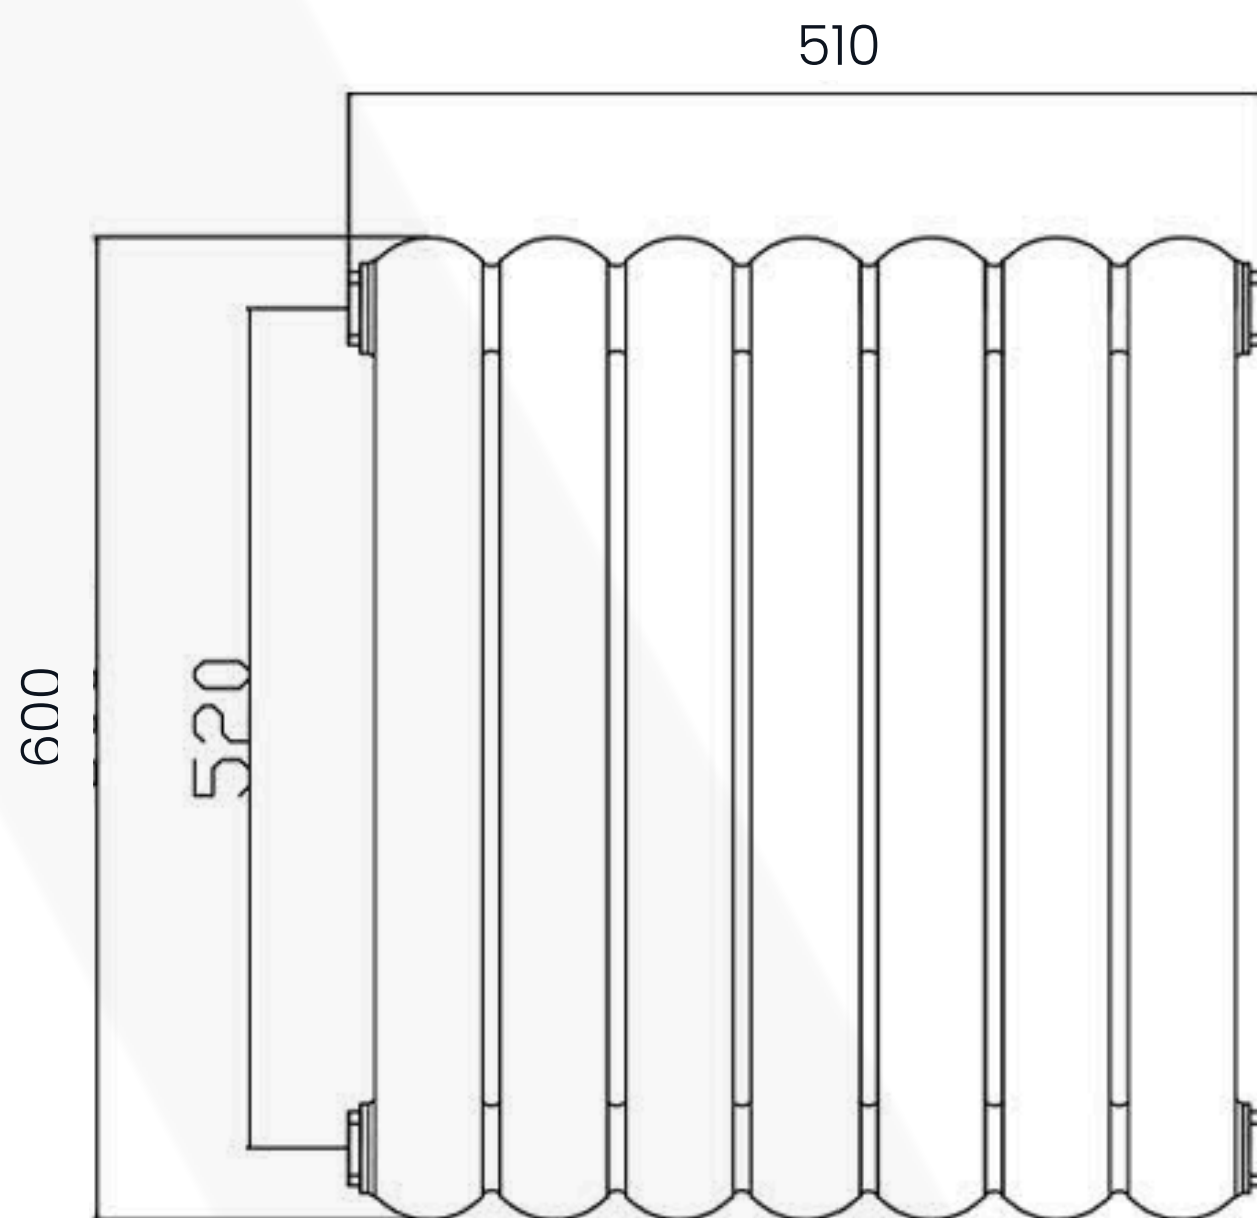

Circa Data Sheet

600 x 510mm Brushed Bronze Designer Radiator

Height: 600mm
No. Of Tubes: 7
Colour: Brushed Bronze
BTU: @ Delta T50: 2337mm

Width: 510mm
Water Content: 1698mm
Watts: 685
BTU: @ Delta T60: 2968mm

All Vaporo radiators are BOE and pipe centres are the radiator width plus 74mm.

If used with Vaporo Valves.

Please note due to manufacturing tolerances pipe centres may vary by +/- 10mm, we recommend that pipe work is not altered until your radiator is on site.