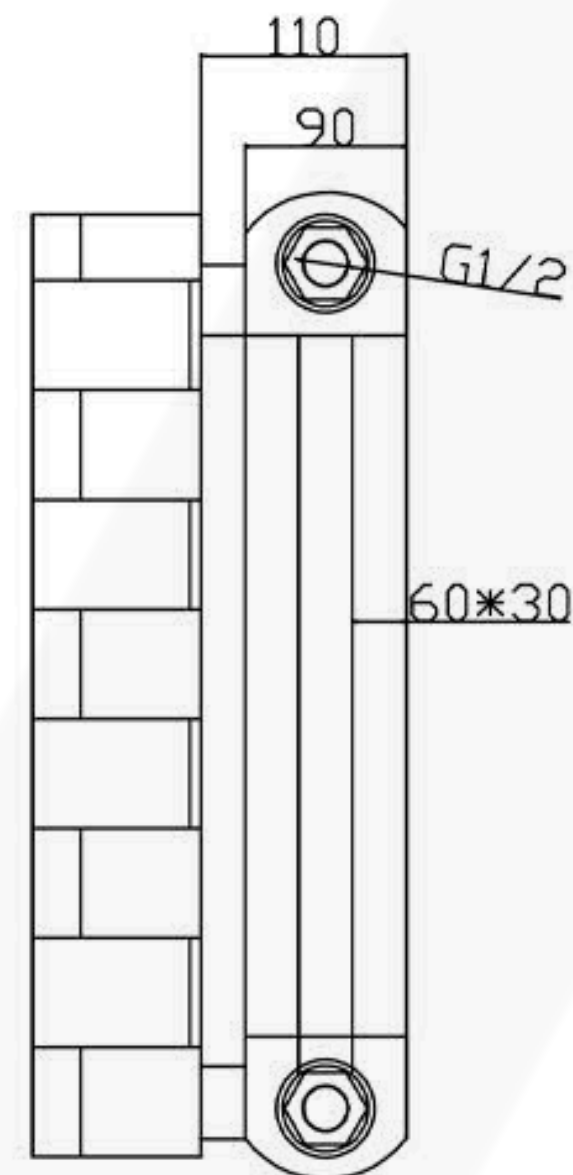

Circa Data Sheet

600 x 510mm Brushed Bronze Designer Radiator

Height: 600mm
No. Of Tubes: 7
Colour: Brushed Bronze
BTU: @ Delta T50: 2337mm

Width: 510mm
Water Content: 1698mm
Watts: 685
BTU: @ Delta T60: 2968mm

All Vaporo radiators are BOE and pipe centres are the radiator width plus 74mm.

If used with Vaporo Valves.

Please note due to manufacturing tolerances pipe centres may vary by +/- 10mm, we recommend that pipe work is not altered until your radiator is on site.