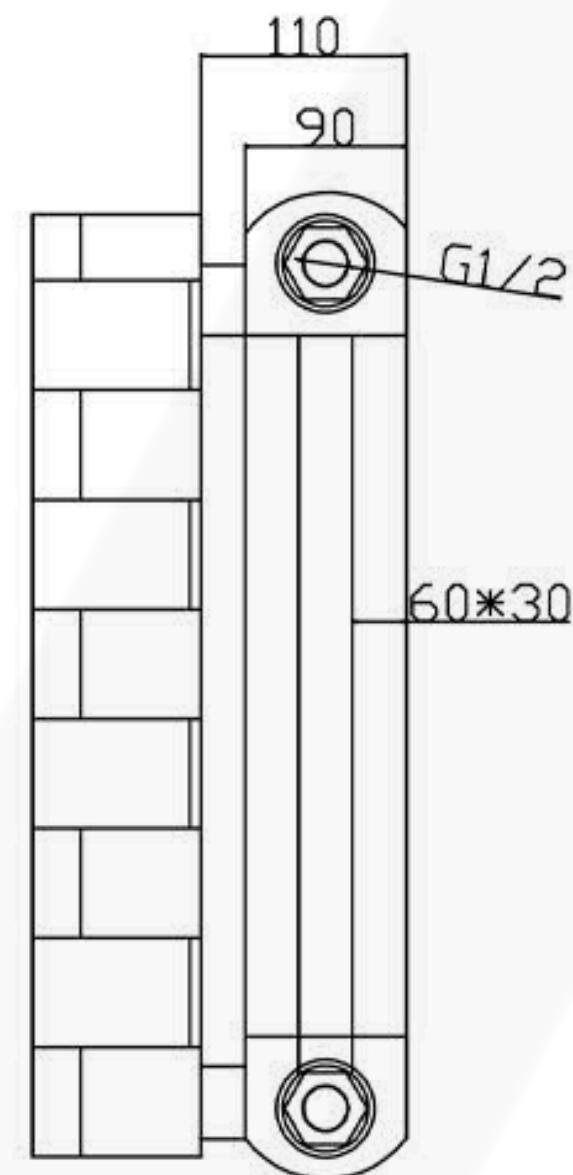

Circa Data Sheet

600 x 510mm Black Designer Radiator

Height: 600mm
No. Of Tubes: 7
Colour: Black
BTU: @ Delta T50: 2337mm

Width: 510mm
Water Content: 1698mm
Watts: 685
BTU: @ Delta T60: 2968mm

All Vaporo radiators are BOE and pipe centres are the radiator width plus 74mm.

If used with Vaporo Valves.

Please note due to manufacturing tolerances pipe centres may vary by +/- 10mm, we recommend that pipe work is not altered until your radiator is on site.

All Circa Radiators: **Test Pressure:** 15 bar **Max Operating Pressure:** 10 Bar