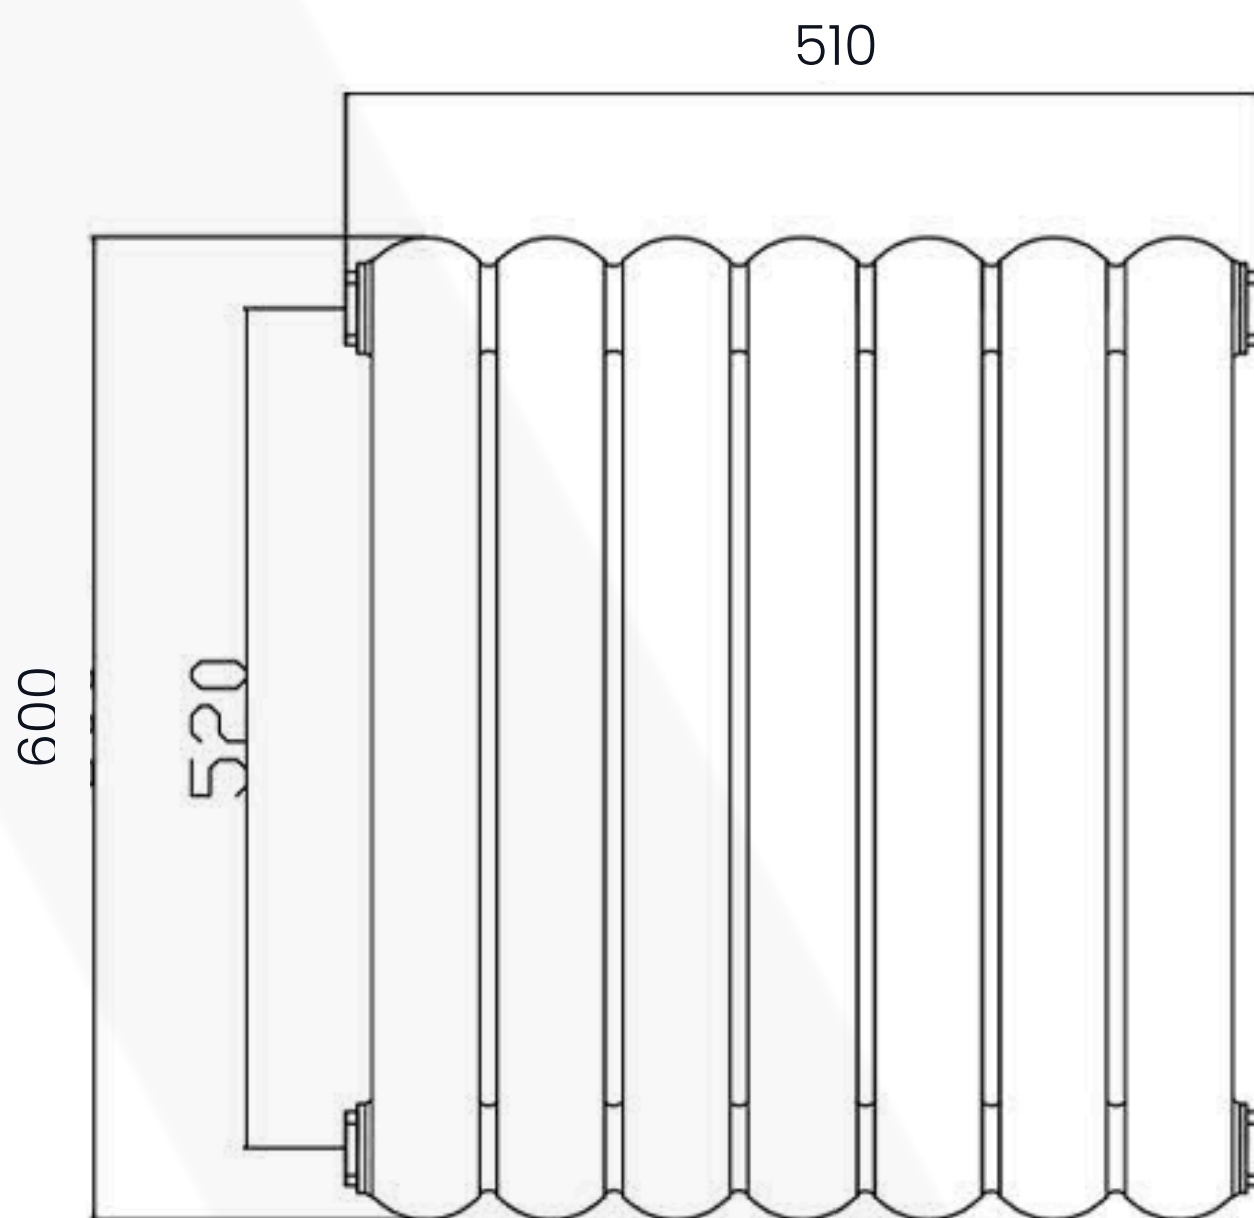

Circa Data Sheet

600 x 510mm Black Designer Radiator

Height: 600mm
No. Of Tubes: 7
Colour: Black
BTU: @ Delta T50: 2337mm

Width: 510mm
Water Content: 1698mm
Watts: 685
BTU: @ Delta T60: 2968mm

All Vaporo radiators are BOE and pipe centres are the radiator width plus 74mm.

If used with Vaporo Valves.

Please note due to manufacturing tolerances pipe centres may vary by +/- 10mm, we recommend that pipe work is not altered until your radiator is on site.

All Circa Radiators: **Test Pressure:** 15 bar **Max Operating Pressure:** 10 Bar