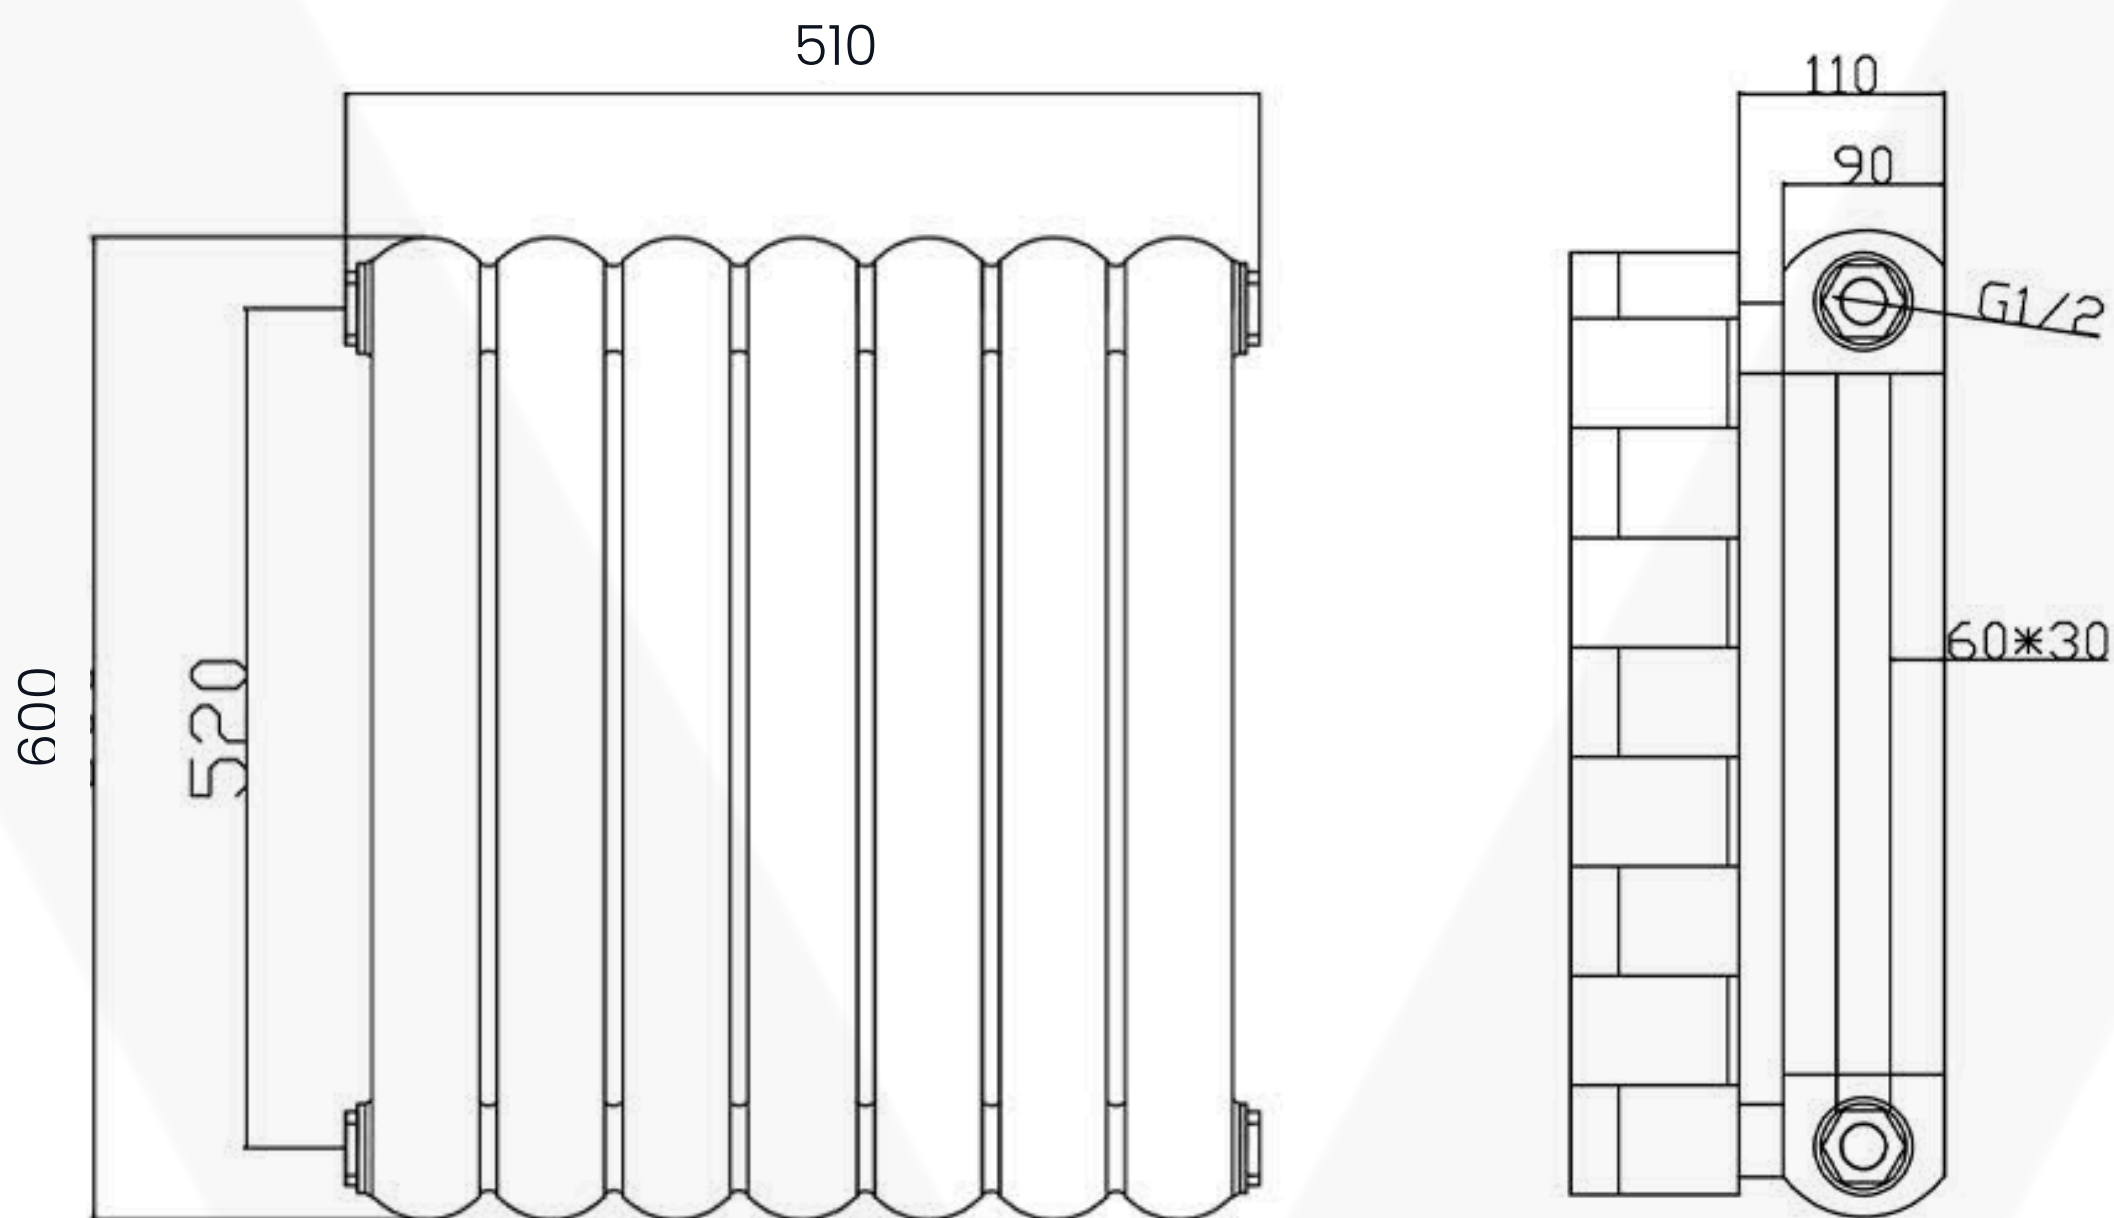

Circa Data Sheet

600 x 510mm White Designer Radiator

Height: 600mm

No. Of Tubes: 7

Colour: White

BTU: @ Delta T50: 2337mm **@ Delta T60:** 2968mm

Width: 510mm

Water Content: 1698mm

Watts: 685

All Vaporo radiators are BOE and pipe centres are the radiator width plus 74mm.

If used with Vaporo Valves.

Please note due to manufacturing tolerances pipe centres may vary by +/- 10mm, we recommend that pipe work is not altered until your radiator is on site.