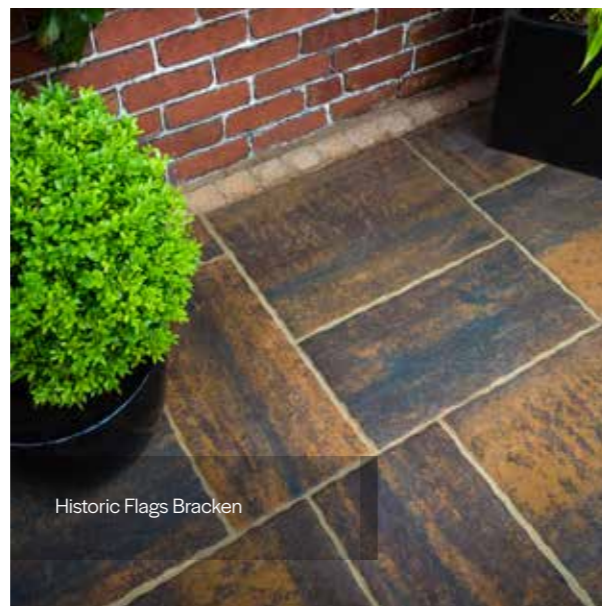

Elegance

PATIO COLLECTION

The natural aged appearance of the Elegance patio flag collection will bring a distinctive quality and charm to any patio.

The Elegance patio flag collection combines the aesthetic appeal of aged stone with the superior manufacturing quality from Tobermore.

The authentic, natural appearance of the Elegance patio flag collection will bring a vintage style and charm to any patio.