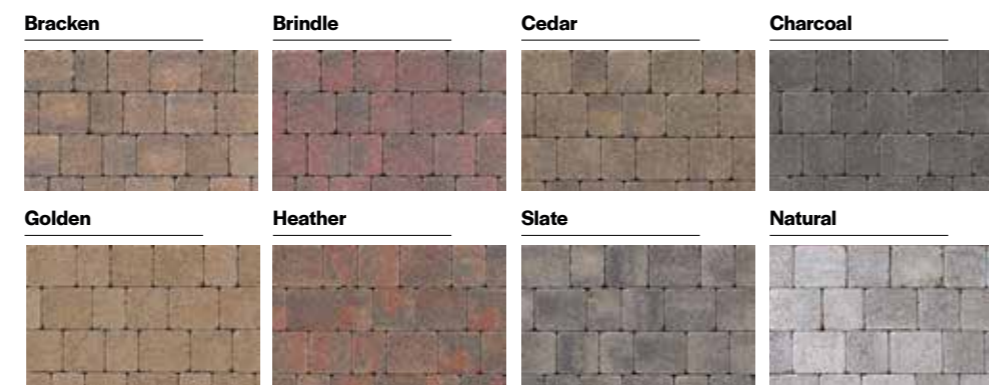

# Tegula

✔ **Ef-Stop**    ✔ **25 Year Guarantee**

Timeless, traditional paving.

Tegula block paving is designed to evoke the feeling of timeless sophistication and elegance. The tumbled effect gives the block an antique appearance, offering the perfect balance of old and new. This rich and textured range of paving block will add style and character wherever you choose to use it, working well with both modern and period properties.