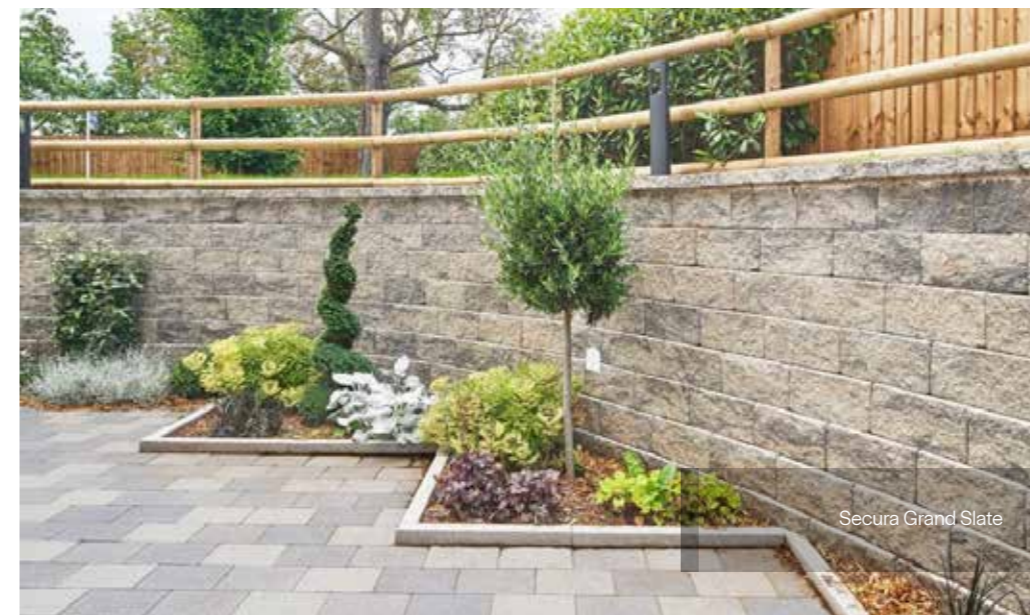

# Walling

Versatile masonry products for homes, gardens and retaining walls.

At Tobermore, we offer more than just paving. We also use our years of experience, expertise and world-class technology to develop and manufacture facing bricks, walling and masonry products.

# Garden Stone

✔ Ef-Stop

Free-standing double sided wall.

These tapered blocks are faced on both sides so are perfect for creating curved edges or separating different areas of the garden and making beautiful feature walls.