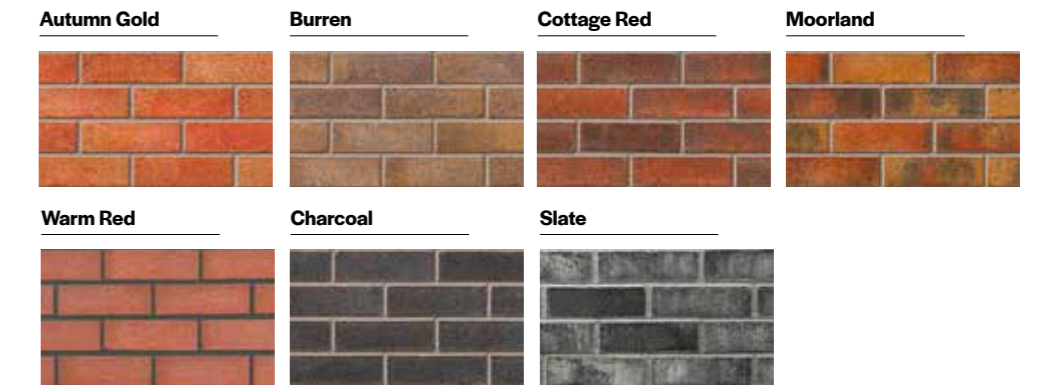

product	size (mm)	colours available	no. per pack	no. per slice	NI /ROI Weight per pack (kg)	GB Weight per pack (kg)
Kingston Facing Brick	215 x 100 x 65	Autumn Gold, Burren, Charcoal, Cottage Red, Moorland, Slate, Warm Red	440	44	1220	1198