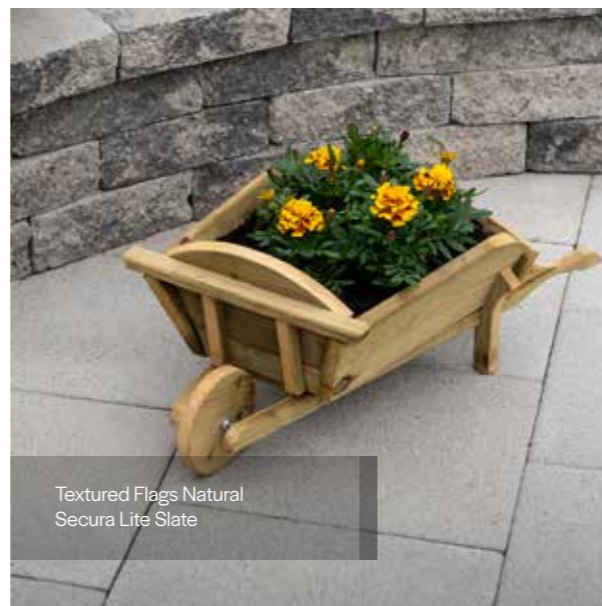

Elegance

PATIO COLLECTION

The natural aged appearance of the Elegance patio flag collection will bring a distinctive quality and charm to any patio.

The Elegance patio flag collection combines the aesthetic appeal of aged stone with the superior manufacturing quality from Tobermore.

The authentic, natural appearance of the Elegance patio flag collection will bring a vintage style and charm to any patio.