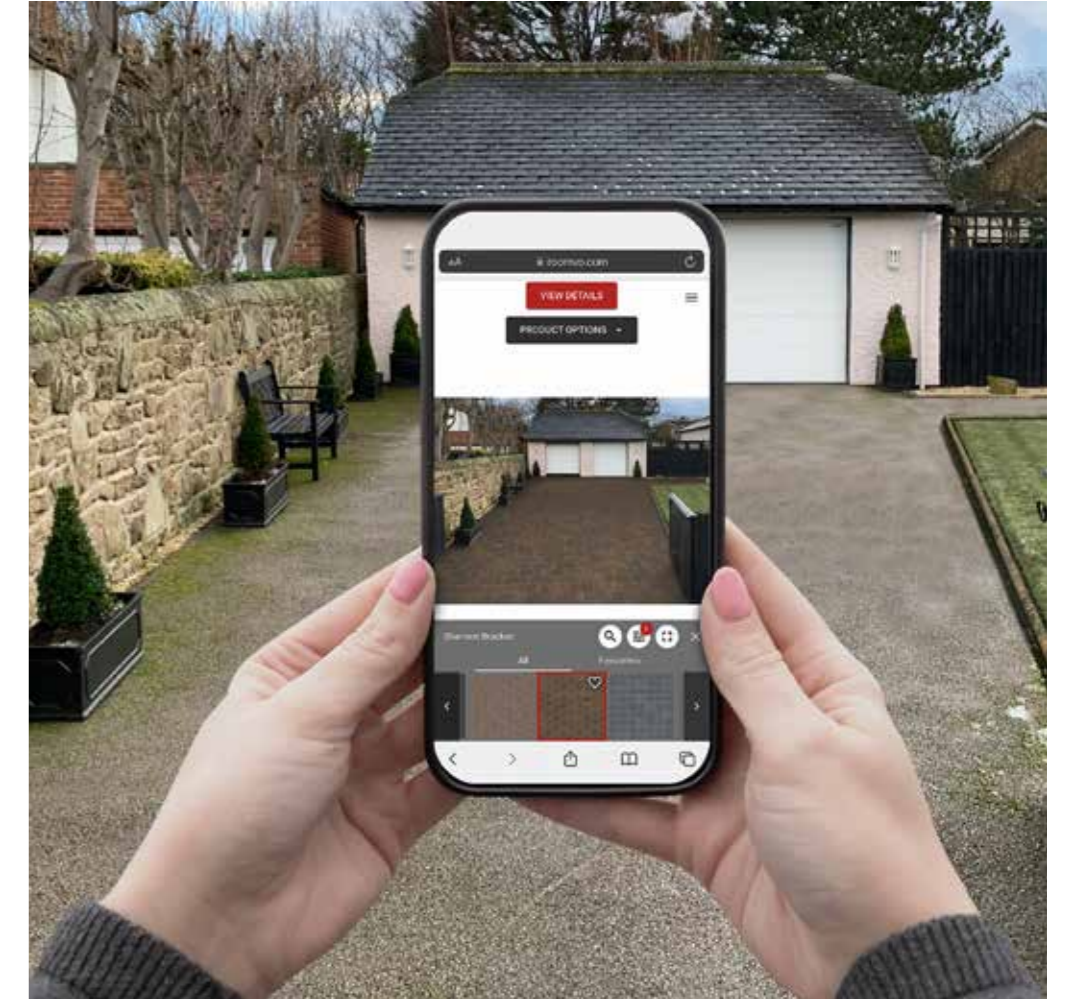

Step 3

View the Tobermore range, try different paving styles and colours.