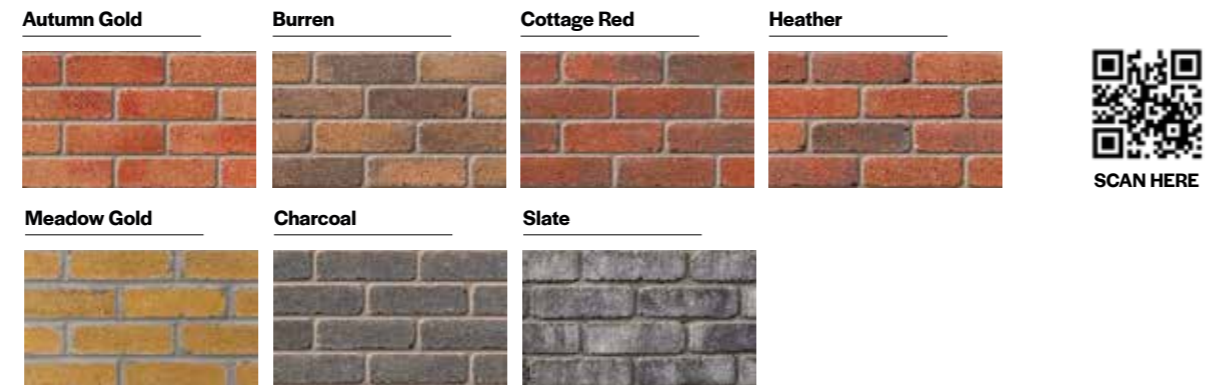

product	size (mm)	colours available	no. per pack	no. per slice	NI /ROI Weight per pack (kg)	GB Weight per pack (kg)
Lansdownne Facing Brick	215 x 100 x 65	Autumn Gold, Burren, Charcoal, Cottage Red, Meadow Gold, Heather, Slate	480	96	1360	1306