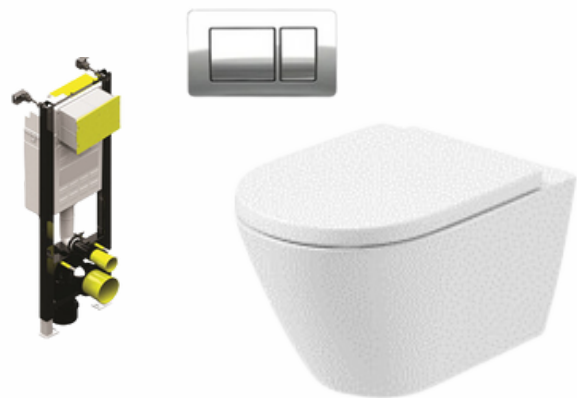

PRODUCT CODE: BKS00011

BROOKS CITY PLUS SLIDING 1000MM SHOWER DOOR CHROME & KRISTAL 1000X800MM LOW PROFILE TRAY WHITE

~~WAS €524.99~~

NOW €384.99

INC VAT

PRODUCT CODE: BKS00012

BROOKS CITY PLUS SLIDING 1200MM SHOWER DOOR CHROME & KRISTAL 1200X800MM LOW PROFILE TRAY WHITE

~~WAS €544.99~~

NOW €404.99

INC VAT

Valid from 28th November - 14th December 2024

BROOKSONLINE.IE

*Orders placed will be in store for collection or delivery within 2 working days

PRODUCT CODE: BKS00002

BROOKS CHLOE FULLY SHROUDED
CLOSE COUPLED WC & SOFT CLOSE
SEAT PACK

~~WAS €324.28~~

NOW €217.49

INC
VAT

PRODUCT CODE: BKS00003

BROOKS CHLOE BACK TO WALL & SOFT
CLOSE SEAT, CONCEALED CISTERN &
CHROME FLUSH PLATE

~~WAS €470.00~~

NOW €311.99

INC
VAT

PRODUCT CODE: BKS00004

BROOKS SCALA RIMLESS WALL
HUNG WC & SOFT CLOSE SEAT,
FASTFIX FRAME & CHROME FLUSH
PLATE

~~WAS €642.00~~

NOW €519.99

INC
VAT

Valid from 28th November - 14th December 2024

BROOKSONLINE.IE